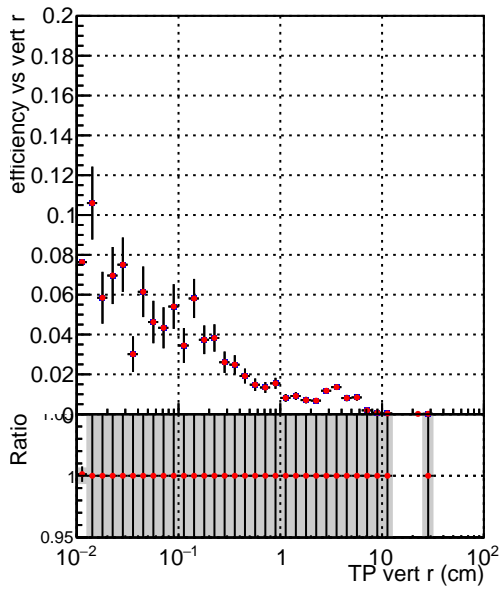

Efficiency vs vertpos

Efficiency vs TP vert z (cm)

- SoftQCD_default
- SoftQCD_ckfPixelLessStep

Efficiency vs. sim PV z