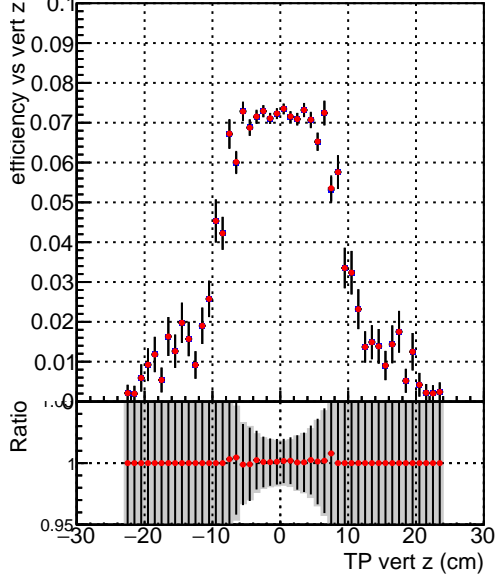

Efficiency vs vertpos

Efficiency vs TP vert z (cm)

- SoftQCD_default
- SoftQCD_ckfPixelLessStep

Efficiency vs. sim PV z