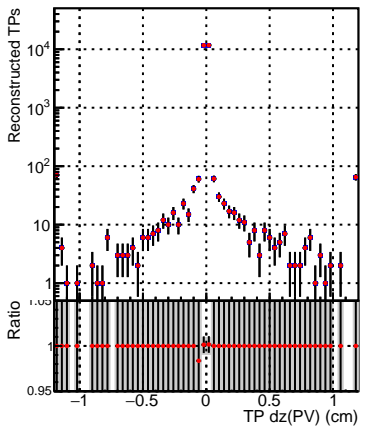

N of simulated tracks vs dxy(PV)**N of associated tracks (simToReco) vs dxy(PV)****N of sim****N of associated tracks (simToReco) vs dxy(PV)****N of simulated tracks vs dz(PV)****N of associated tracks (simToReco) vs dz(PV)****N of simulated tracks vs dz(PV)****N of associated tracks (simToReco) vs dz(PV)**

■ SoftQCD_default
■ SoftQCD_ckfPixelLessStep