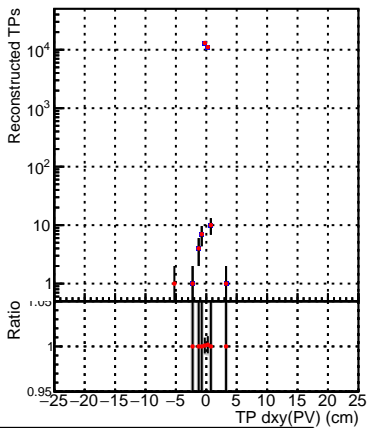

N of simulated tracks vs dxy(PV)**N of associated tracks (simToReco) vs dxy(PV)****N of sim****N of associated tracks (simToReco) vs dxy(PV)****N of simulated tracks vs dz(PV)****N of associated tracks (simToReco) vs dz(PV)****N of simulated tracks vs dz(PV)****N of associated tracks (simToReco) vs dz(PV)**

■ SoftQCD_default
■ SoftQCD_ckfPixelLessStep