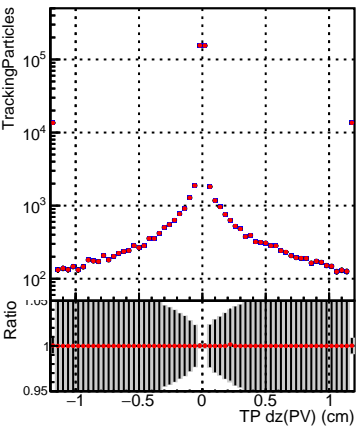

N of simulated tracks vs dxy(PV)**N of associated tracks (simToReco) vs dxy(PV)****N of sim****N of associated tracks (simToReco) vs dxy(PV)****N of simulated tracks vs dz(PV)****N of associated tracks (simToReco) vs dz(PV)****N of simulated tracks vs dz(PV)****N of associated tracks (simToReco) vs dz(PV)**

■ SoftQCD_default
■ SoftQCD_ckfPixelLessStep