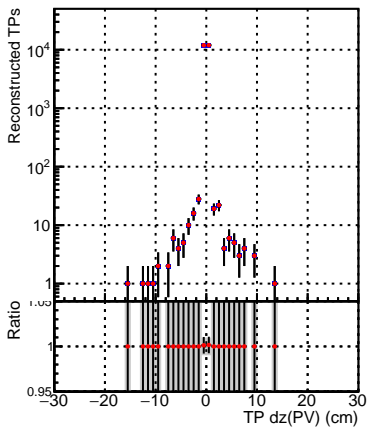

N of simulated tracks vs dxy(PV)**N of associated tracks (simToReco) vs dxy(PV)****N of sim****N of associated tracks (simToReco) vs dxy(PV)****N of simulated tracks vs dz(PV)****N of associated tracks (simToReco) vs dz(PV)****N of simulated tracks vs dz(PV)****N of associated tracks (simToReco) vs dz(PV)**

■ SoftQCD_default
■ SoftQCD_ckfPixelLessStep