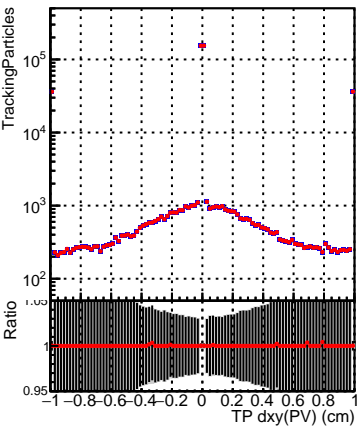

N of simulated tracks vs dxy(PV)**N of associated tracks (simToReco) vs dxy(PV)****N of sim****N of associated tracks (simToReco) vs dxy(PV)****N of simulated tracks vs dz(PV)****N of associated tracks (simToReco) vs dz(PV)****N of simulated tracks vs dz(PV)****N of associated tracks (simToReco) vs dz(PV)**

■ SoftQCD_default
■ SoftQCD_ckfPixelLessStep