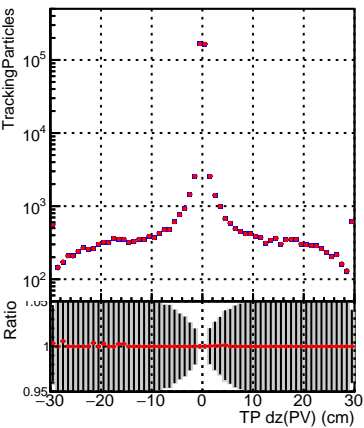

N of simulated tracks vs dxy(PV)**N of associated tracks (simToReco) vs dxy(PV)****N of sim****N of associated tracks (simToReco) vs dxy(PV)****N of simulated tracks vs dz(PV)****N of associated tracks (simToReco) vs dz(PV)****N of simulated tracks vs dz(PV)****N of associated tracks (simToReco) vs dz(PV)**

■ SoftQCD_default
■ SoftQCD_ckfPixelLessStep