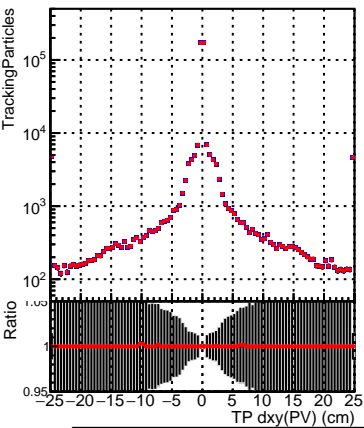

N of simulated tracks vs dxy(PV)**N of associated tracks (simToReco) vs dxy(PV)****N of sim****N of associated tracks (simToReco) vs dxy(PV)****N of simulated tracks vs dz(PV)****N of associated tracks (simToReco) vs dz(PV)****N of simulated tracks vs dz(PV)****N of associated tracks (simToReco) vs dz(PV)**

■ SoftQCD_default
■ SoftQCD_ckfPixelLessStep