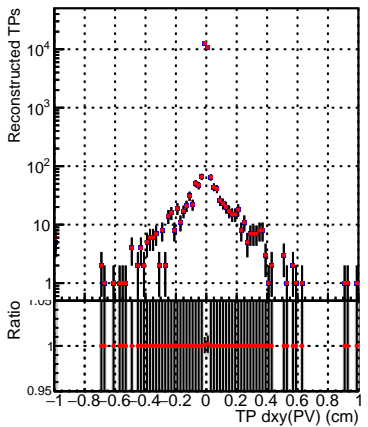

N of simulated tracks vs dxy(PV)**N of associated tracks (simToReco) vs dxy(PV)****N of sim****N of associated tracks (simToReco) vs dxy(PV)****N of simulated tracks vs dz(PV)****N of associated tracks (simToReco) vs dz(PV)****N of simulated tracks vs dz(PV)****N of associated tracks (simToReco) vs dz(PV)**

■ SoftQCD_default
■ SoftQCD_ckfPixelLessStep