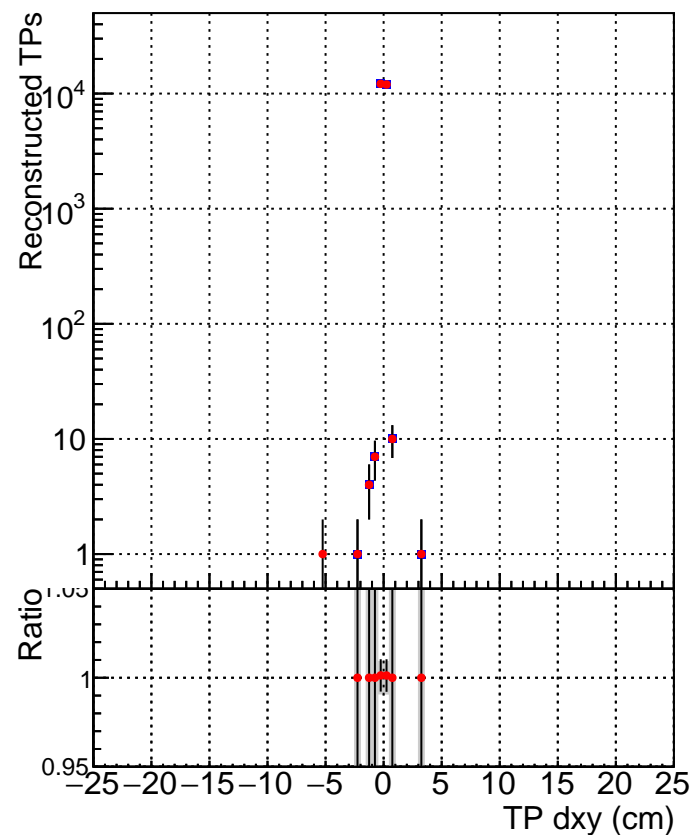

N of simulated tracks vs dxy**N of associated tracks (simToReco) vs dxy****N of simulated track**

■ SoftQCD_default
● SoftQCD_ckfPixelLessStep