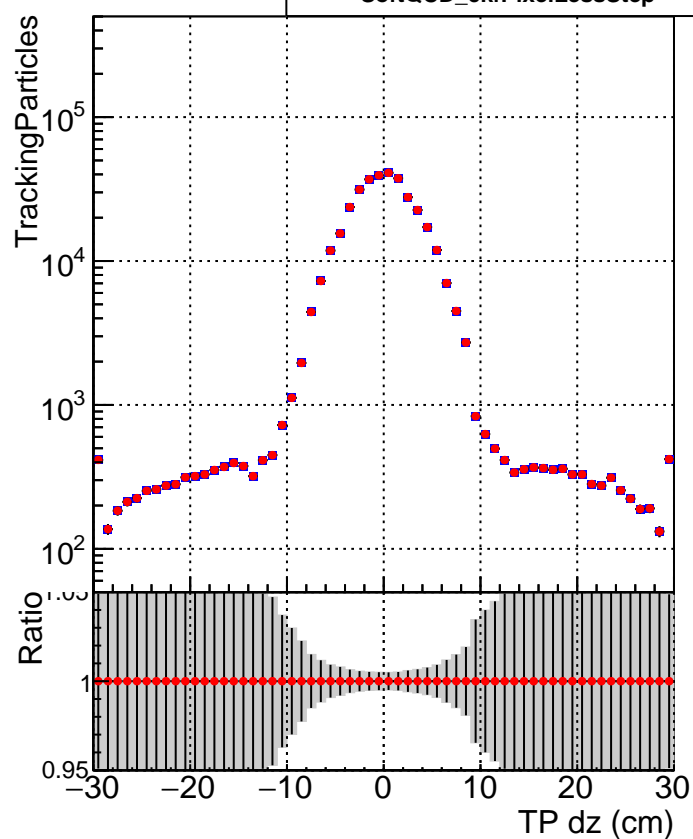

N of simulated tracks vs dxy**N of associated tracks (simToReco) vs dxy****N of simulated track**

■ SoftQCD_default
● SoftQCD_ckfPixelLessStep