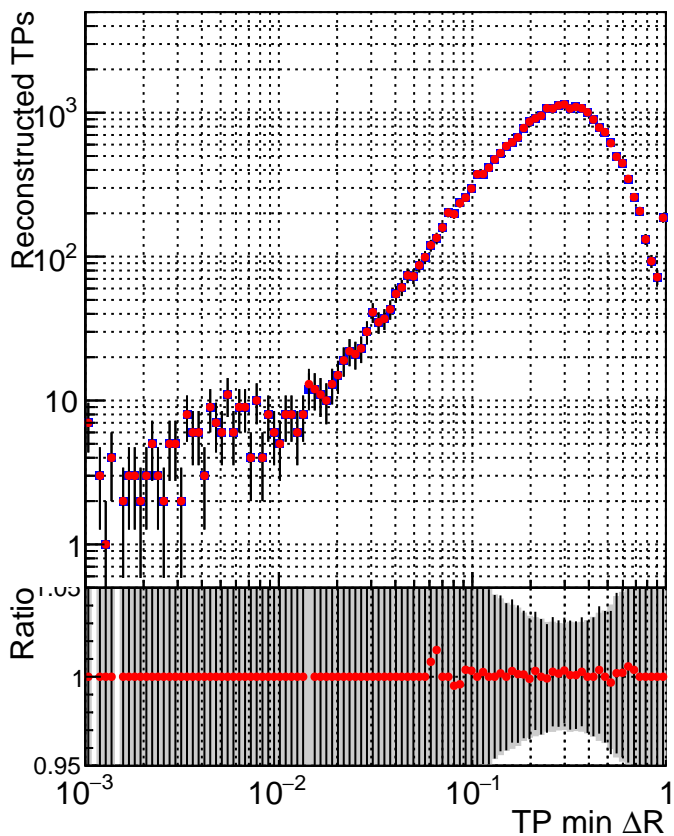

N of simulated tracks vs dR

N of associated tracks (simToReco) vs dR

N of simulated tracks

■ SoftQCD_default
● SoftQCD_ckfPixelLessStep