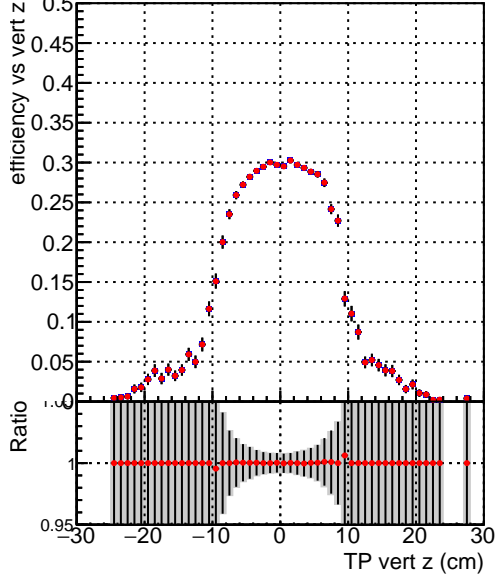

Efficiency vs vertpos

Legend: **SoftQCD_default** (grey histogram), **SoftQCD_ckfPixelLessStep** (red line with markers)

Efficiency vs. sim PV z