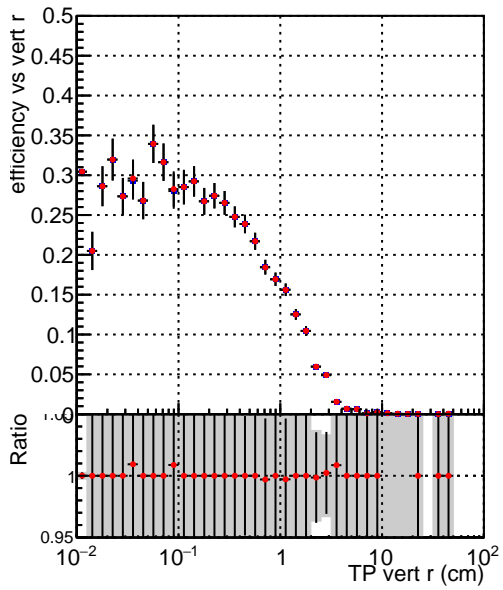

Efficiency vs vertpos

Legend: **SoftQCD_default** (grey histogram), **SoftQCD_ckfPixelLessStep** (red line with markers)

Efficiency vs. sim PV z