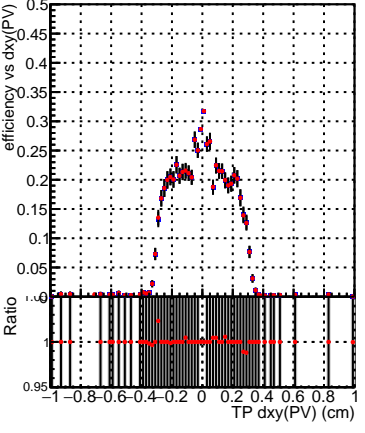

Efficiency vs Dxy(PV)

Efficiency vs Dxy(PV) legend: SoftQCD\_default (blue square), SoftQCD\_ckfPixelLessStep (red square)

Efficiency vs Dz(PV)

Efficiency vs Dz(PV)