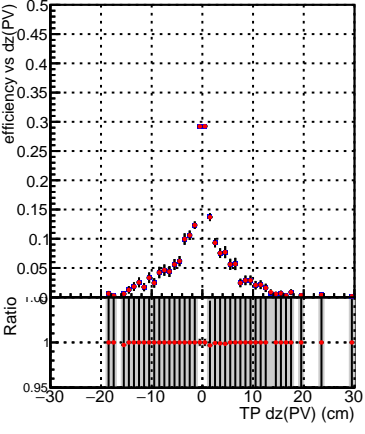

Efficiency vs Dxy(PV)

Efficiency vs Dxy(PV) legend: SoftQCD\_default (blue square), SoftQCD\_ckfPixelLessStep (red square)

Efficiency vs Dz(PV)

Efficiency vs Dz(PV)