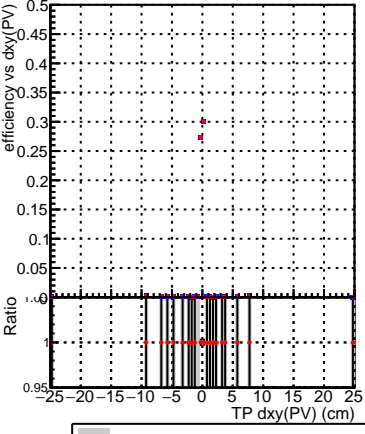

Efficiency vs Dxy(PV)

Efficiency vs Dxy(PV) legend: SoftQCD\_default (blue square), SoftQCD\_ckfPixelLessStep (red square)

Efficiency vs Dz(PV)

Efficiency vs Dz(PV)