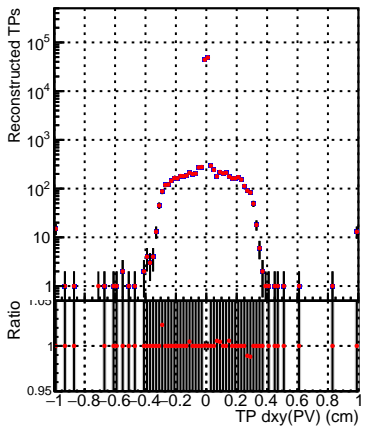

N of simulated tracks vs dxy(PV)**N of associated tracks (simToReco) vs dxy(PV)****N of sim****N of associated tracks (simToReco) vs dxy(PV)****N of simulated tracks vs dz(PV)****N of associated tracks (simToReco) vs dz(PV)****N of simulated tracks vs dz(PV)****N of associated tracks (simToReco) vs dz(PV)**

—●— SoftQCD_default
- - - SoftQCD_ckfPixelLessStep