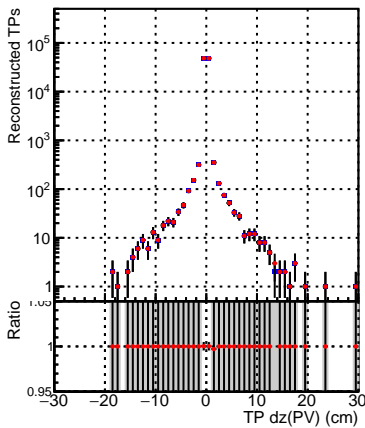

N of simulated tracks vs dxy(PV)**N of associated tracks (simToReco) vs dxy(PV)****N of sim****N of associated tracks (simToReco) vs dxy(PV)****N of simulated tracks vs dz(PV)****N of associated tracks (simToReco) vs dz(PV)****N of simulated tracks vs dz(PV)****N of associated tracks (simToReco) vs dz(PV)**

—●— SoftQCD_default
- - - SoftQCD_ckfPixelLessStep