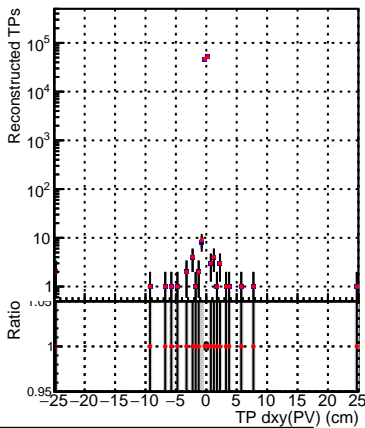

N of simulated tracks vs dxy(PV)**N of associated tracks (simToReco) vs dxy(PV)****N of sim****N of associated tracks (simToReco) vs dxy(PV)****N of simulated tracks vs dz(PV)****N of associated tracks (simToReco) vs dz(PV)****N of simulated tracks vs dz(PV)****N of associated tracks (simToReco) vs dz(PV)**

—●— SoftQCD_default
- - - SoftQCD_ckfPixelLessStep