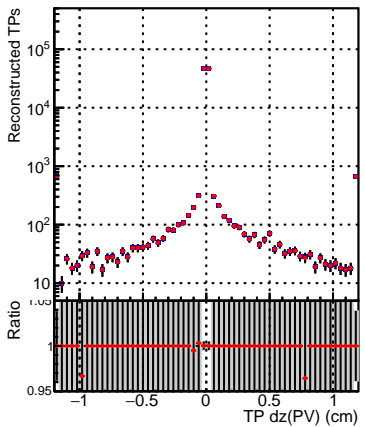

N of simulated tracks vs dxy(PV)**N of associated tracks (simToReco) vs dxy(PV)****N of sim****N of associated tracks (simToReco) vs dxy(PV)****N of simulated tracks vs dz(PV)****N of associated tracks (simToReco) vs dz(PV)****N of simulated tracks vs dz(PV)****N of associated tracks (simToReco) vs dz(PV)**

—●— SoftQCD_default
- - - SoftQCD_ckfPixelLessStep