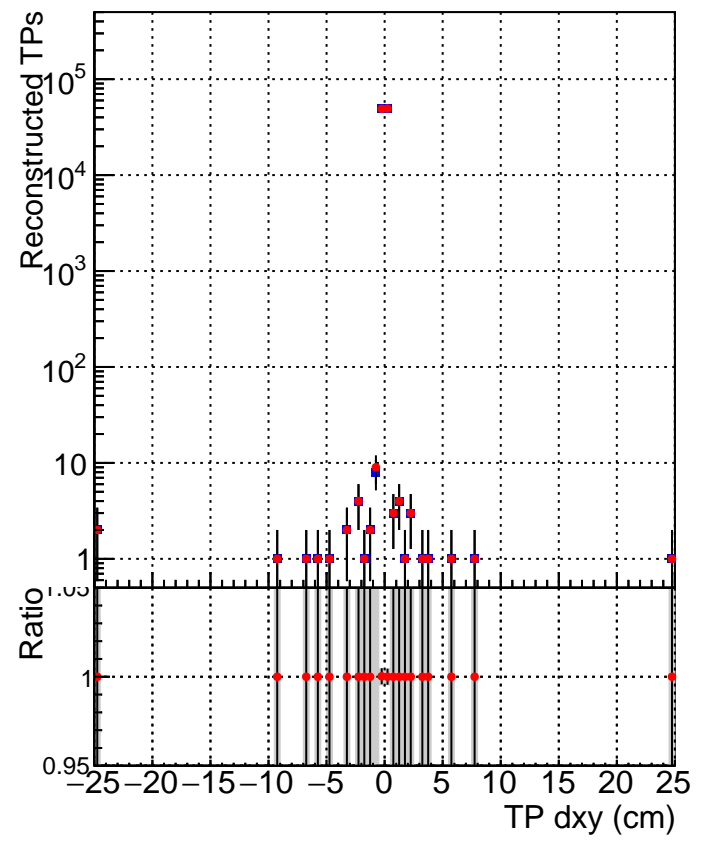

N of simulated tracks vs dxy

N of associated tracks (simToReco) vs dxy

N of simulated track

- SoftQCD_default
- SoftQCD_ckfPixelLessStep