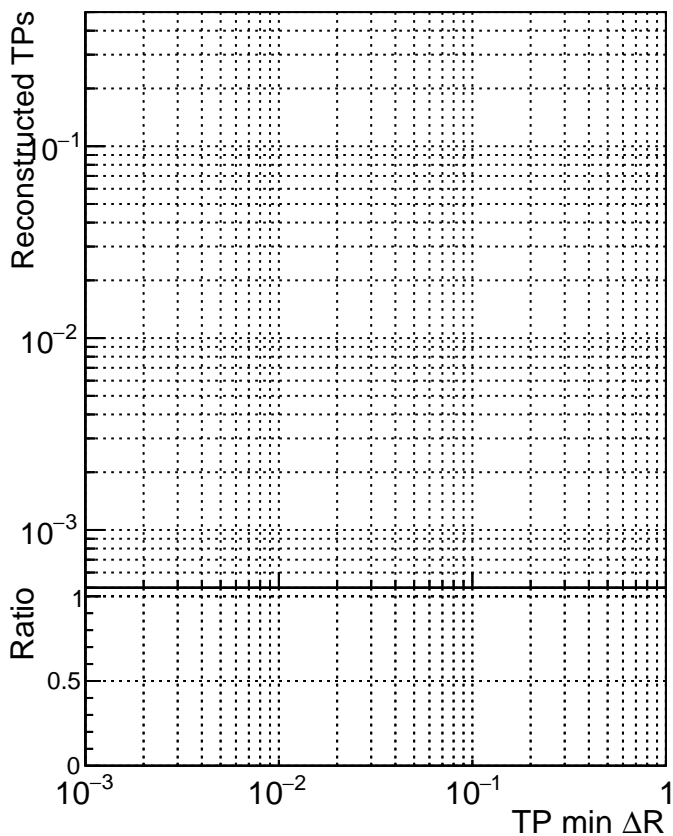

N of simulated tracks vs dR

N of associated tracks (simToReco) vs dR

N of simulated tracks

- SoftQCD\_default
- SoftQCD\_ckfPixelLessStep