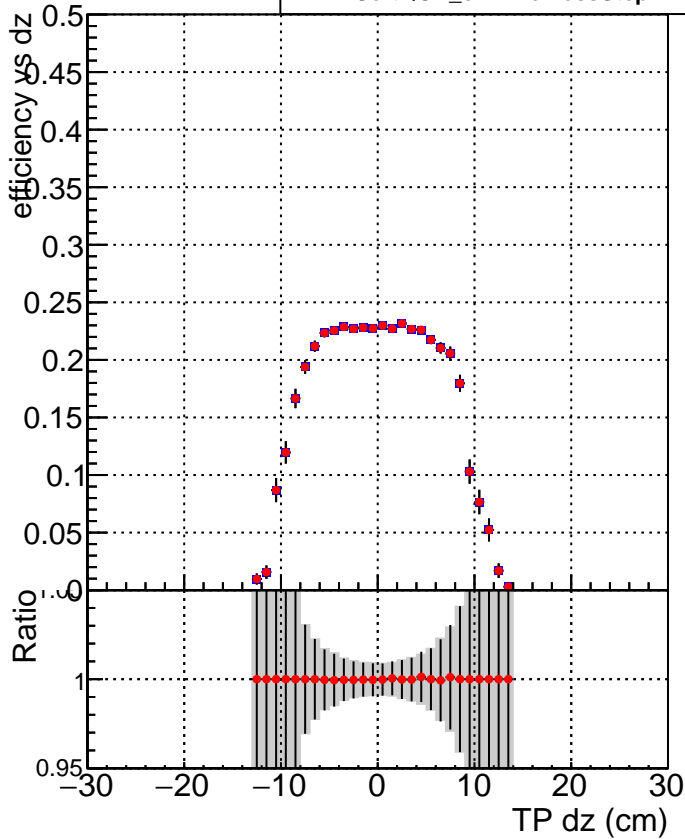

Efficiency vs Dxy

Efficiency vs Dz

—■— SoftQCD_default
—●— SoftQCD_ckfPixelLessStep