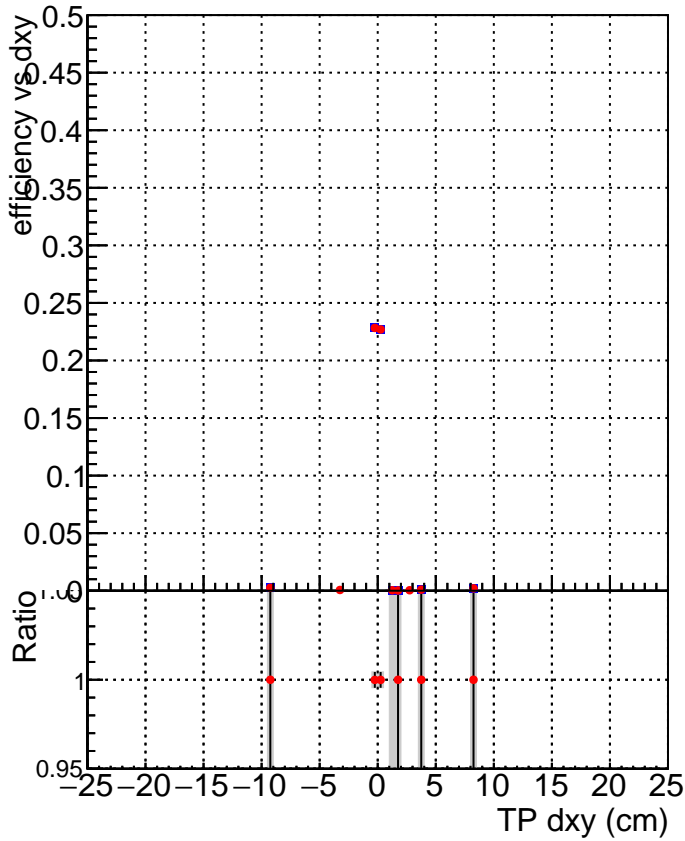

Efficiency vs Dxy

Efficiency vs Dz

—■— SoftQCD_default
—●— SoftQCD_ckfPixelLessStep