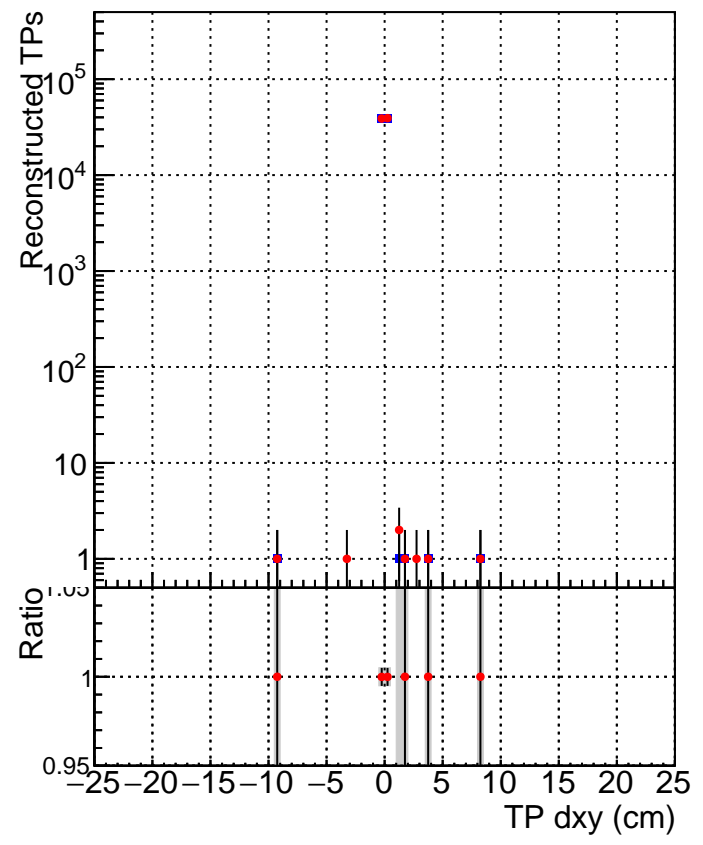

N of simulated tracks vs dxy

N of associated tracks (simToReco) vs dxy

N of simulated track

- SoftQCD_default
- SoftQCD_ckfPixelLessStep