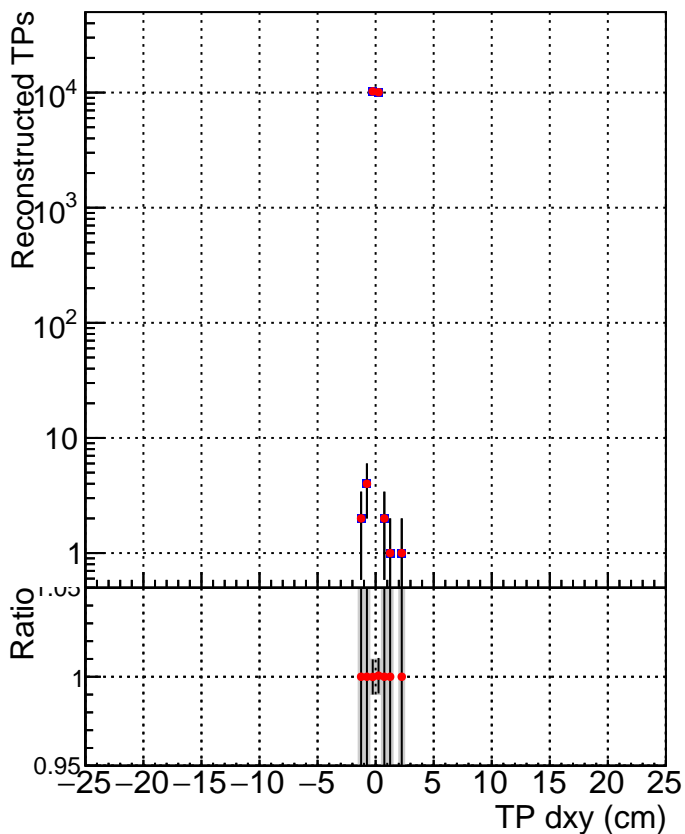

N of simulated tracks vs dxy**N of associated tracks (simToReco) vs dxy****N of simulated track**

— SoftQCD_default
 — SoftQCD_ckfPixelLessStep