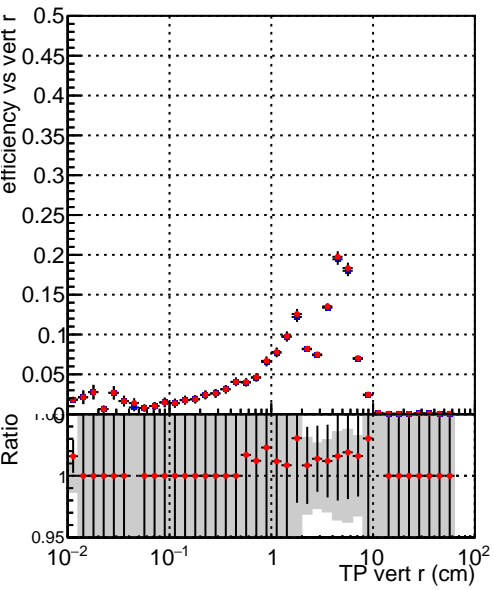

Efficiency vs vertpos

Legend: SoftQCD_default (blue square), SoftQCD_ckfPixelLessStep (red circle)

Efficiency vs. sim PV z