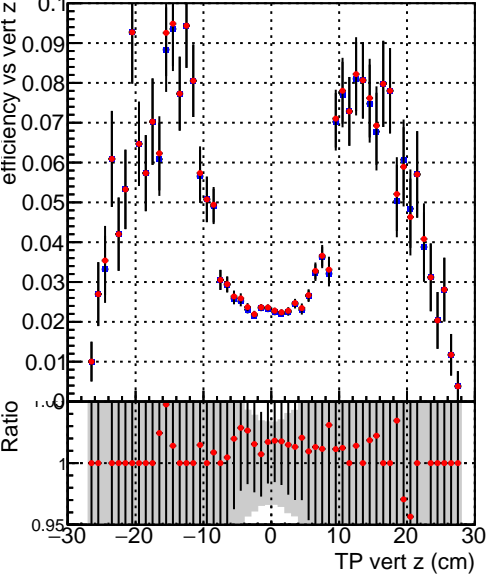

Efficiency vs vertpos

Legend: SoftQCD_default (blue square), SoftQCD_ckfPixelLessStep (red circle)

Efficiency vs. sim PV z