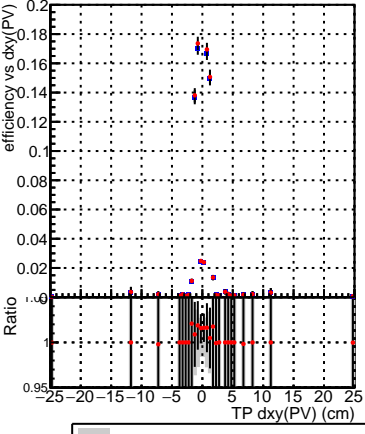

Efficiency vs Dxy(PV)

Efficiency vs Dxy(PV) plot showing efficiency vs dxy(PV) and Ratio vs TP dxy(PV) (cm). Legend: SoftQCD_default (blue squares), SoftQCD_ckfPixelLessStep (red circles).

Efficiency vs Dz(PV)

Efficiency vs Dz(PV)