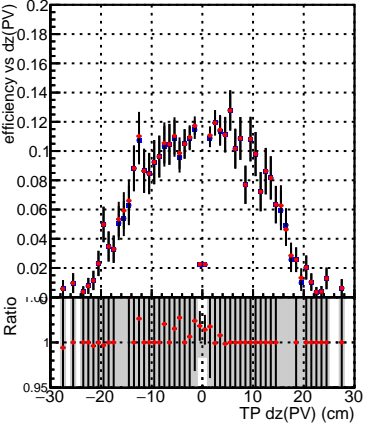

Efficiency vs Dxy(PV)

Efficiency vs Dxy(PV) plot showing efficiency vs dxy(PV) and Ratio vs TP dxy(PV) (cm). Legend: SoftQCD_default (blue squares), SoftQCD_ckfPixelLessStep (red circles).

Efficiency vs Dz(PV)

Efficiency vs Dz(PV)