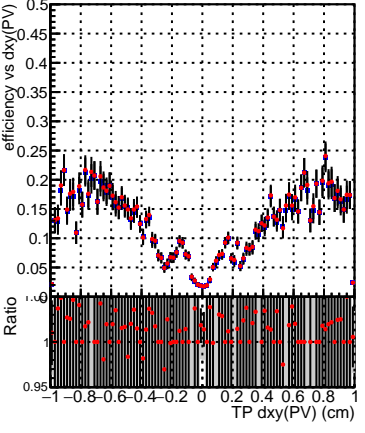

Efficiency vs Dxy(PV)

Efficiency vs Dxy(PV) plot showing efficiency vs dxy(PV) and Ratio vs TP dxy(PV) (cm). Legend: SoftQCD_default (blue squares), SoftQCD_ckfPixelLessStep (red circles).

Efficiency vs Dz(PV)

Efficiency vs Dz(PV)