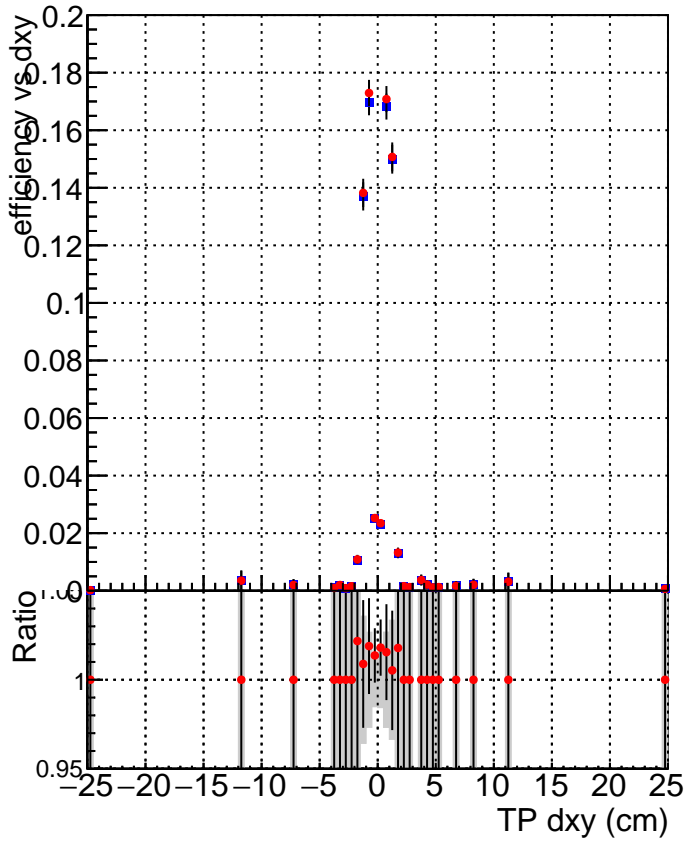

Efficiency vs Dxy

Efficiency vs Dz

- SoftQCD_default
- SoftQCD_ckfPixelLessStep