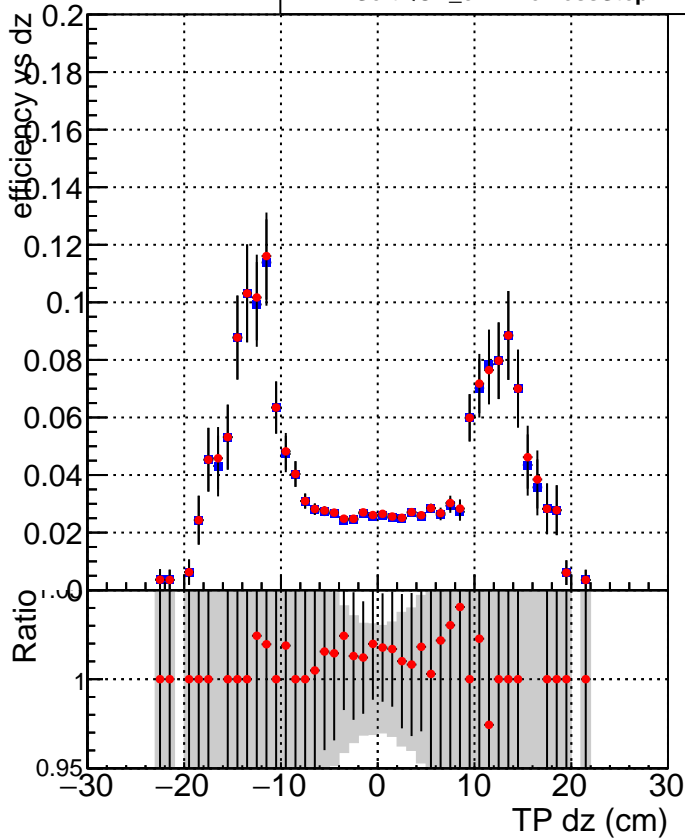

Efficiency vs Dxy

Efficiency vs Dz

- SoftQCD_default
- SoftQCD_ckfPixelLessStep