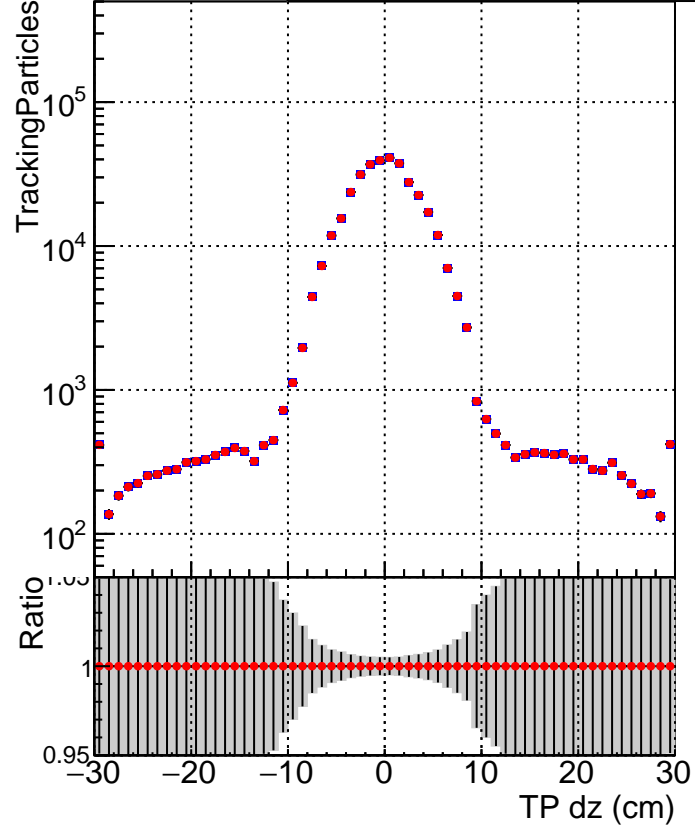

N of simulated tracks vs dxy

N of associated tracks (simToReco) vs dxy

N of simulated track

- SoftQCD_default
- SoftQCD_ckfPixelLessStep

N of associated tracks (simToReco) vs dz