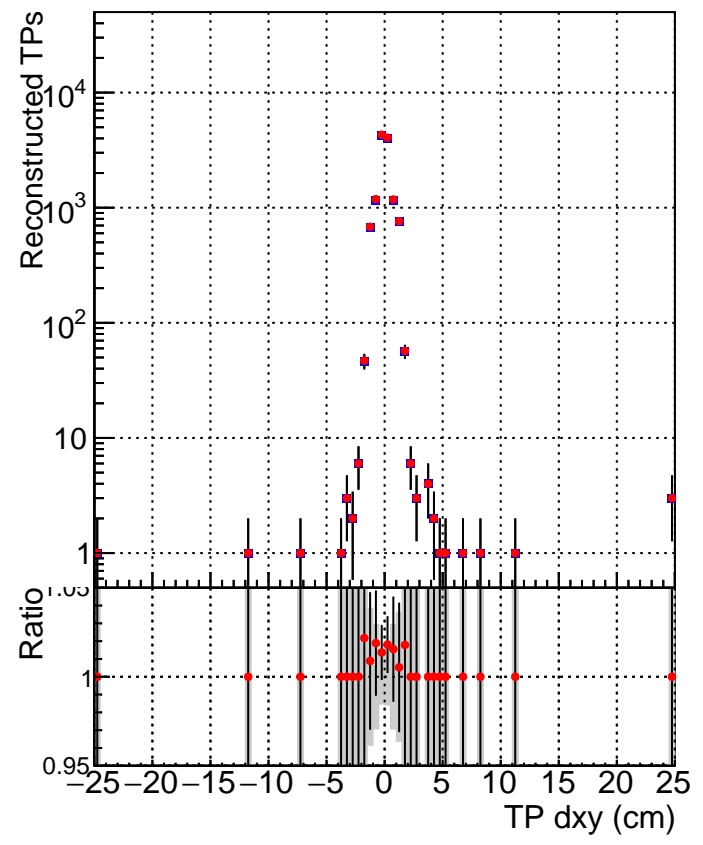

N of simulated tracks vs dxy

N of associated tracks (simToReco) vs dxy

N of simulated track

- SoftQCD_default
- SoftQCD_ckfPixelLessStep

N of associated tracks (simToReco) vs dz