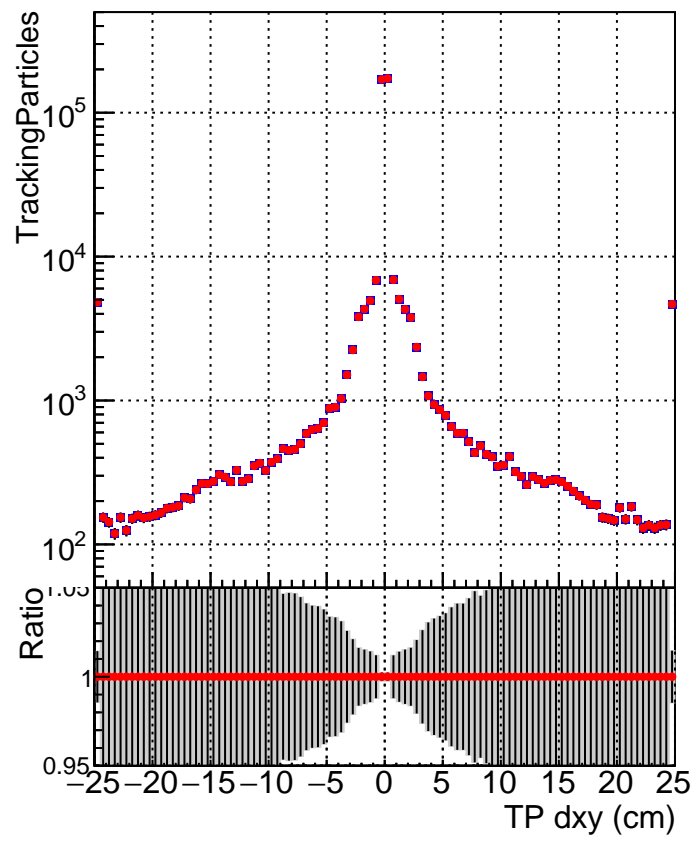

N of simulated tracks vs dxy

N of associated tracks (simToReco) vs dxy

N of simulated track

- SoftQCD_default
- SoftQCD_ckfPixelLessStep

N of associated tracks (simToReco) vs dz