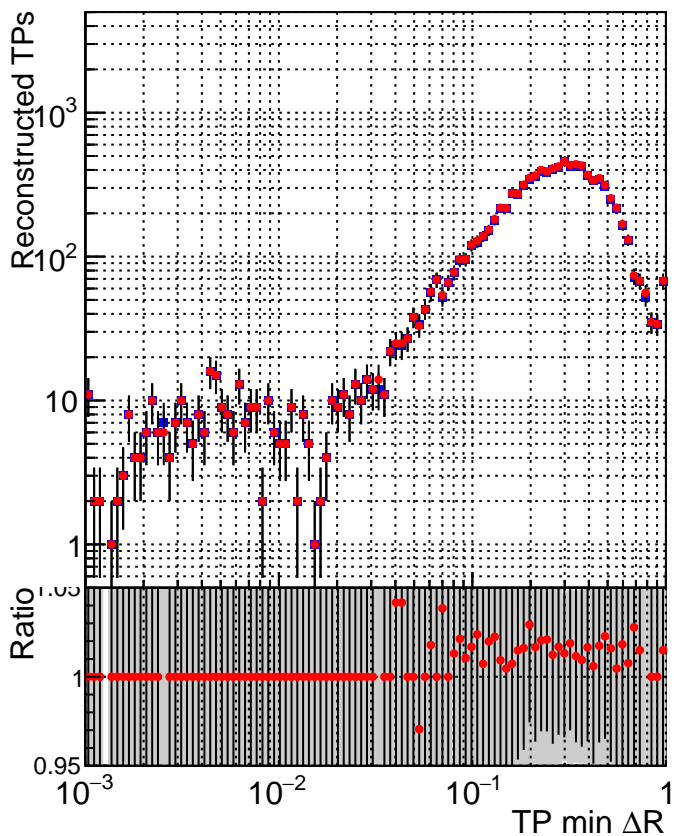

N of simulated tracks vs dR

N of associated tracks (simToReco) vs dR

N of simulated tracks

■ SoftQCD_default
■ SoftQCD_ckfPixelLessStep