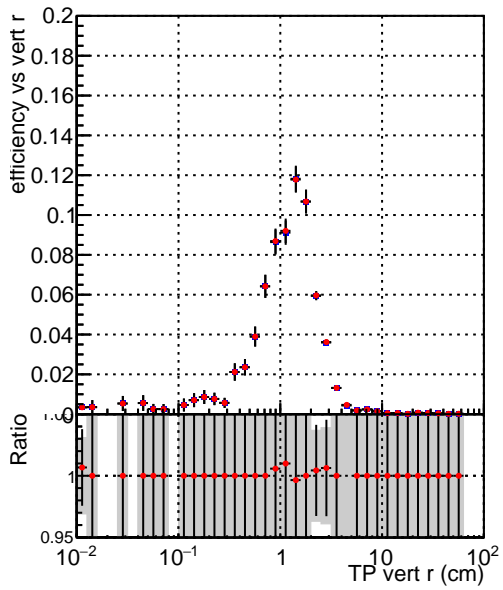

Efficiency vs vertpos

Efficiency vs TP vert z (cm)

Legend:  
- SoftQCD\_default (blue squares)  
- SoftQCD\_ckfPixelLessStep (red circles)

Efficiency vs. sim PV z