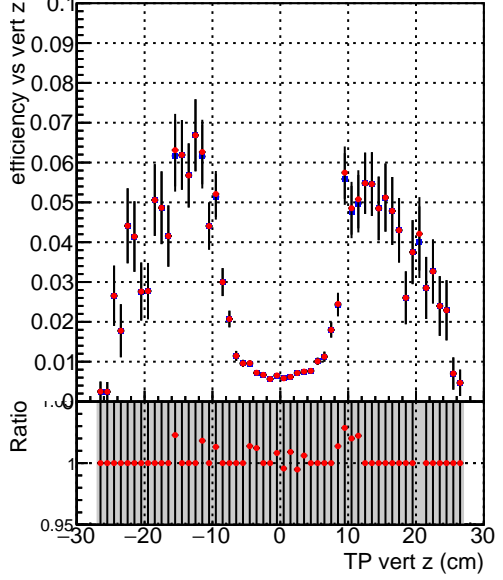

Efficiency vs vertpos

Efficiency vs TP vert z (cm)

Legend:  
- SoftQCD\_default (blue squares)  
- SoftQCD\_ckfPixelLessStep (red circles)

Efficiency vs. sim PV z