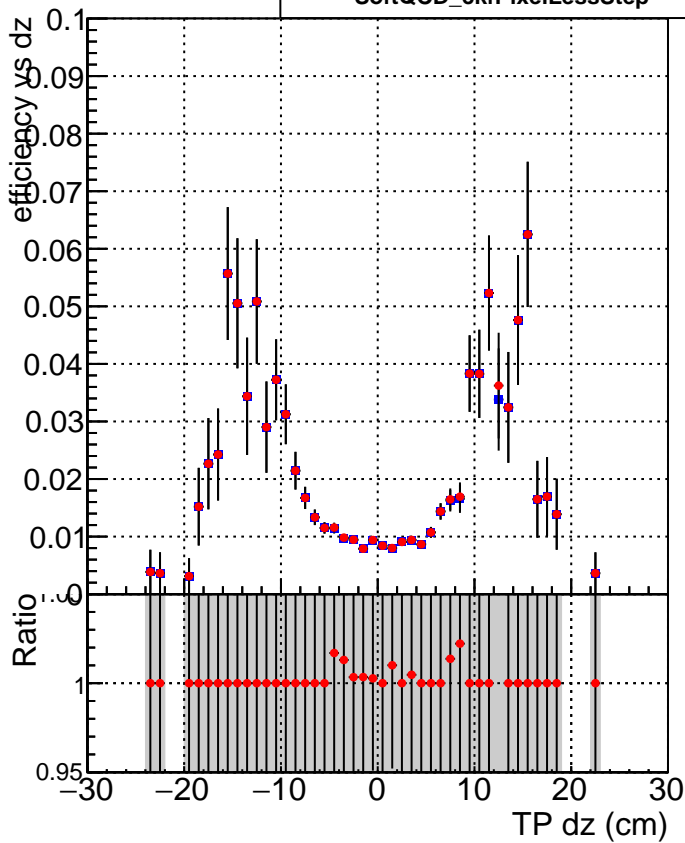

Efficiency vs Dxy

Efficiency vs Dz

—■— SoftQCD_default
—●— SoftQCD_ckfPixelLessStep