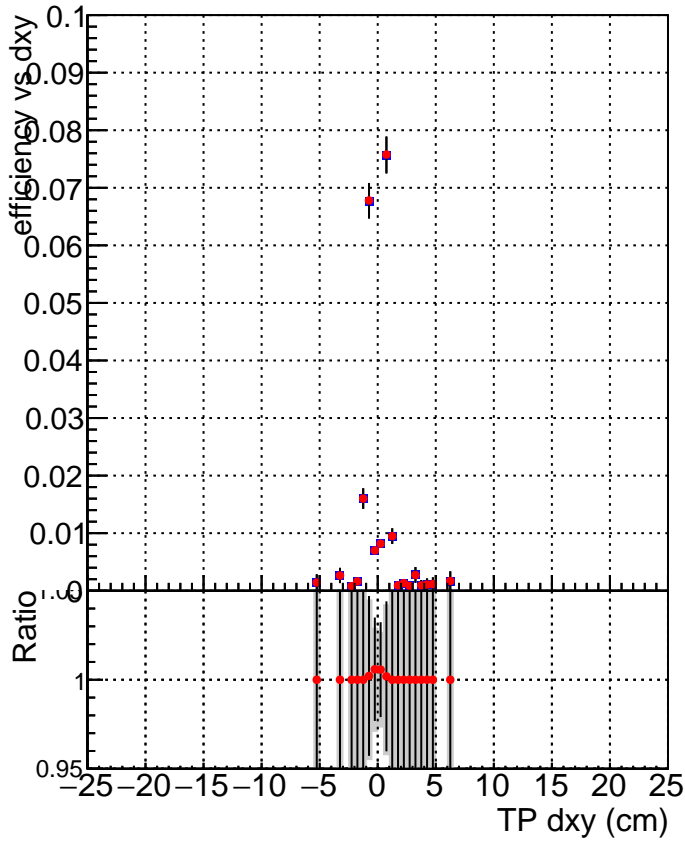

Efficiency vs Dxy

Efficiency vs Dz

—■— SoftQCD_default
—●— SoftQCD_ckfPixelLessStep