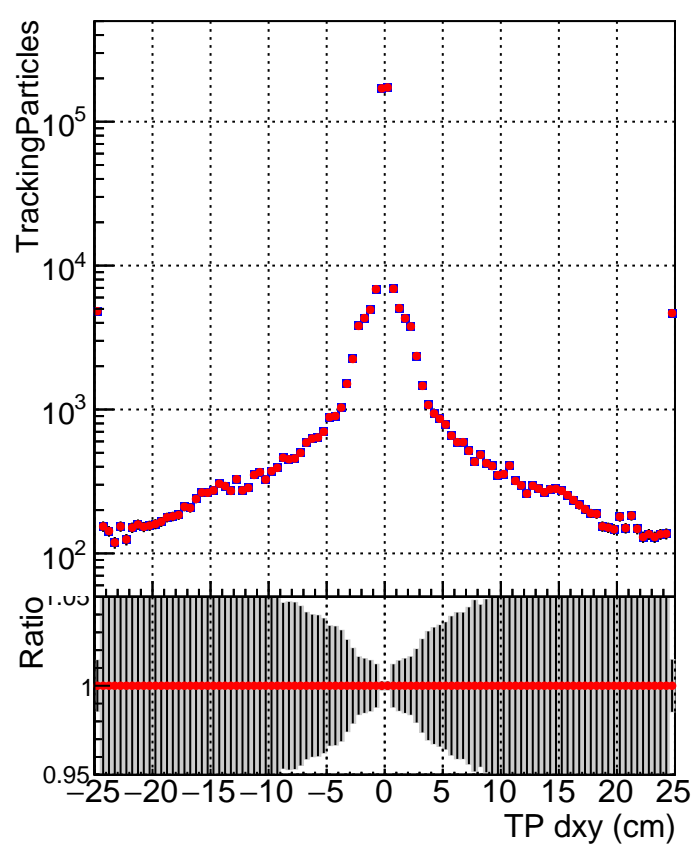

N of simulated tracks vs dxy

N of associated tracks (simToReco) vs dxy

N of simulated track

— SoftQCD_default
— SoftQCD_ckfPixelLessStep