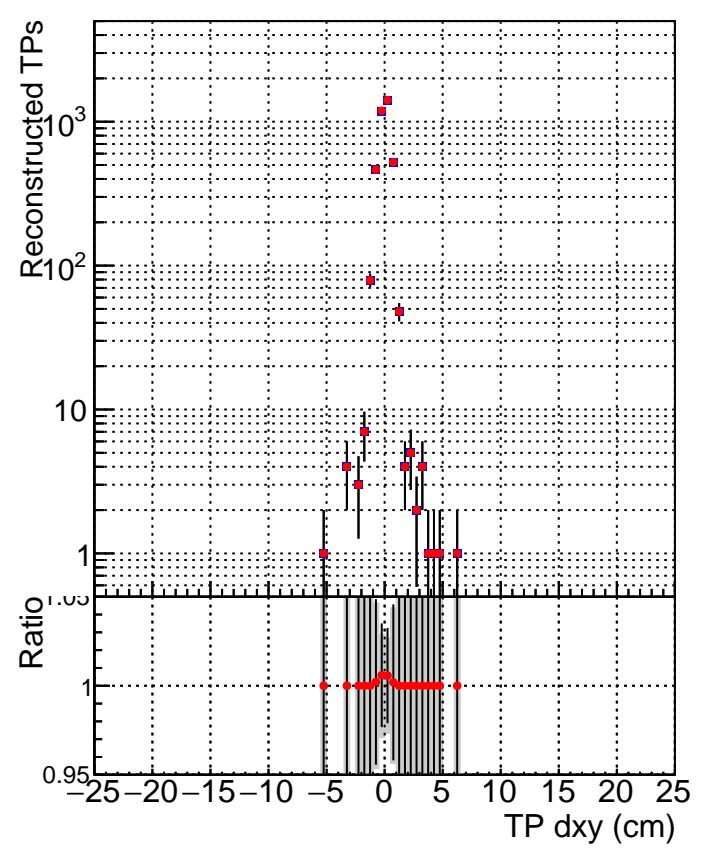

N of simulated tracks vs dxy

N of associated tracks (simToReco) vs dxy

N of simulated track

— SoftQCD_default
— SoftQCD_ckfPixelLessStep