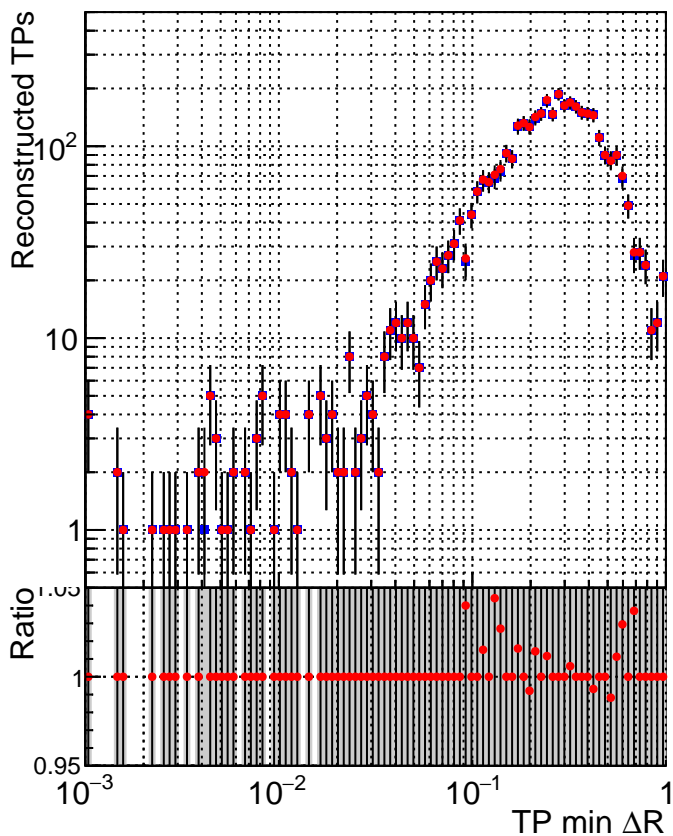

N of simulated tracks vs dR

N of associated tracks (simToReco) vs dR

N of simulated tracks

■ SoftQCD\_default  
■ SoftQCD\_ckfPixelLessStep