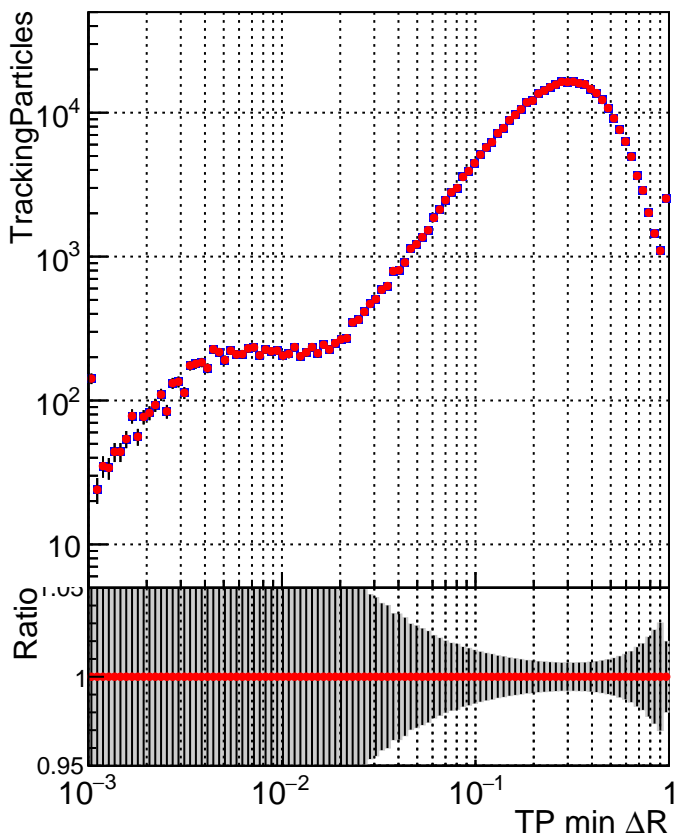

N of simulated tracks vs dR

N of associated tracks (simToReco) vs dR

N of simulated tracks

■ SoftQCD\_default  
■ SoftQCD\_ckfPixelLessStep