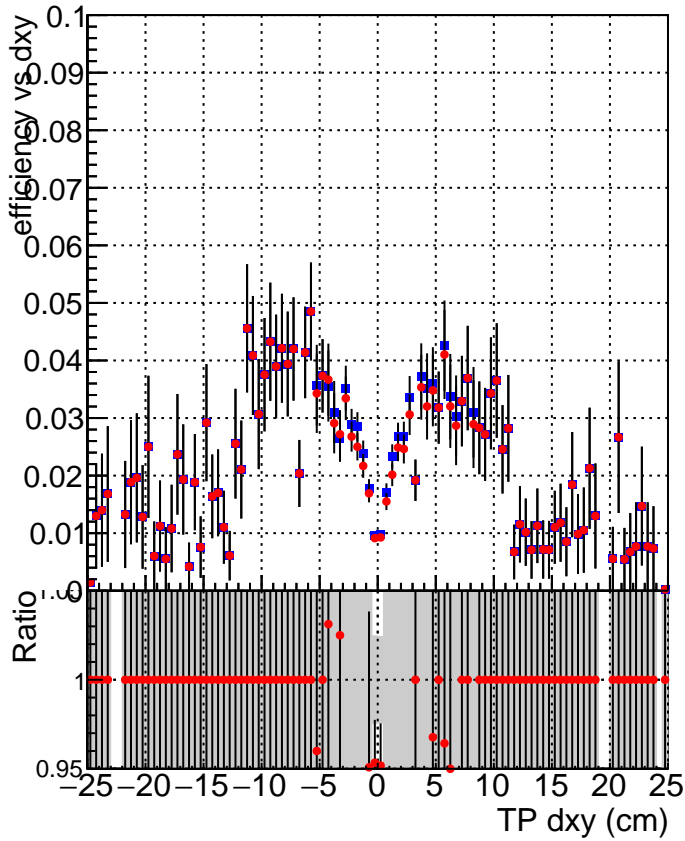

**Efficiency vs Dxy****Efficiency vs Dz**

—■— SoftQCD\_default  
—●— SoftQCD\_ckfPixelLessStep