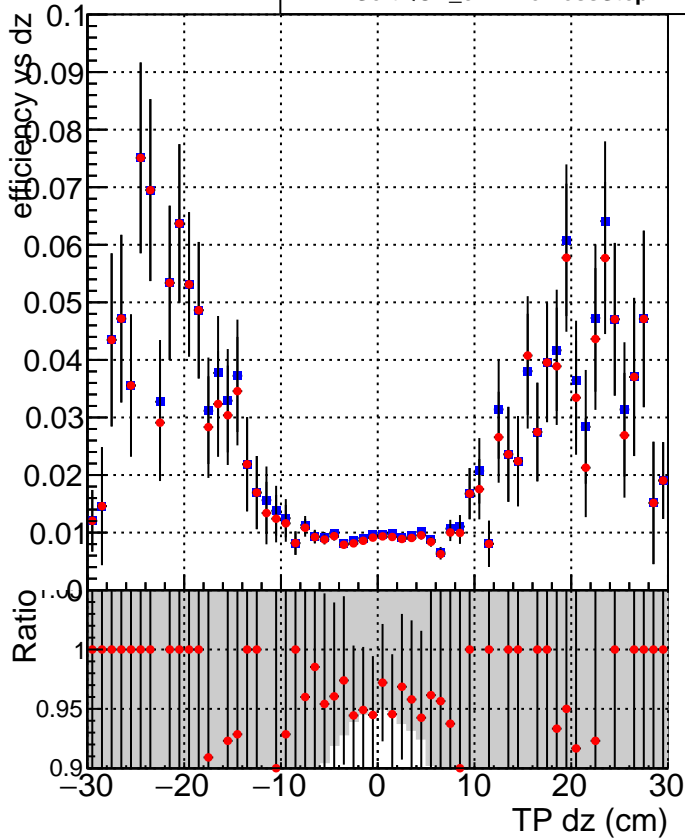

**Efficiency vs Dxy****Efficiency vs Dz**

—■— SoftQCD\_default  
—●— SoftQCD\_ckfPixelLessStep