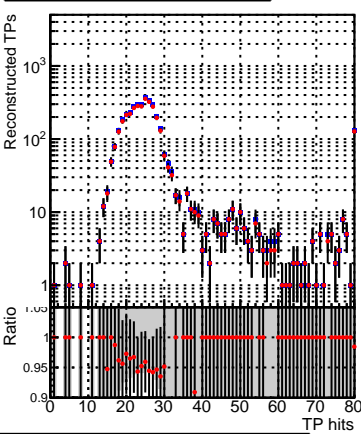

**N of simulated tracks vs hit****N of associated tracks (simToReco) vs hit****N of sim****N of associated tracks (simToReco) vs pixel layer****N of simulated tracks vs pixel layer****N of associated tracks (simToReco) vs pixel layer****N of simulated tracks vs 3D layer****N of associated tracks (simToReco) vs 3D layer**

■ SoftQCD\_default  
■ SoftQCD\_ckfPixelLessStep