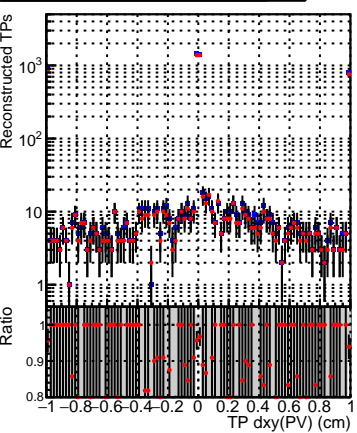

N of simulated tracks vs dxy(PV)**N of associated tracks (simToReco) vs dxy(PV)****N of sim****N of simulated tracks vs dz(PV)****N of associated tracks (simToReco) vs dz(PV)****N of simulated tracks vs dz(PV)****N of associated tracks (simToReco) vs dz(PV)**

—●— SoftQCD_default
- - -■ - - - SoftQCD_ckfPixelLessStep