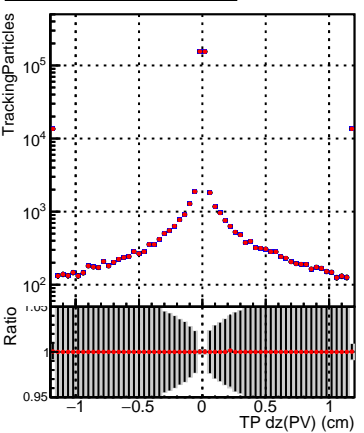

N of simulated tracks vs dxy(PV)**N of associated tracks (simToReco) vs dxy(PV)****N of sim****N of simulated tracks vs dz(PV)****N of associated tracks (simToReco) vs dz(PV)****N of simulated tracks vs dz(PV)****N of associated tracks (simToReco) vs dz(PV)**

—●— SoftQCD_default
- - -■ - - - SoftQCD_ckfPixelLessStep