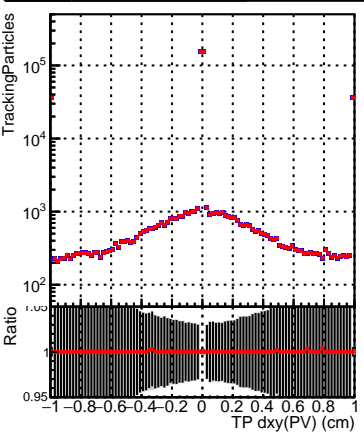

N of simulated tracks vs dxy(PV)**N of associated tracks (simToReco) vs dxy(PV)****N of sim****N of simulated tracks vs dz(PV)****N of associated tracks (simToReco) vs dz(PV)****N of simulated tracks vs dz(PV)****N of associated tracks (simToReco) vs dz(PV)**

—●— SoftQCD_default
- - -■ - - - SoftQCD_ckfPixelLessStep