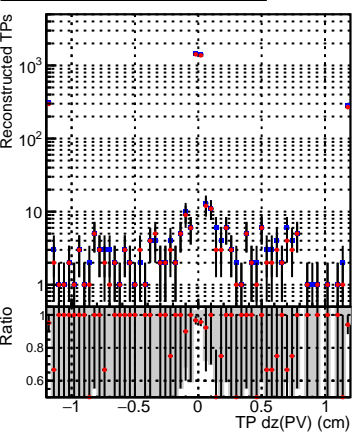

N of simulated tracks vs dxy(PV)**N of associated tracks (simToReco) vs dxy(PV)****N of sim****N of simulated tracks vs dz(PV)****N of associated tracks (simToReco) vs dz(PV)****N of simulated tracks vs dz(PV)****N of associated tracks (simToReco) vs dz(PV)**

—●— SoftQCD_default
- - -■ - - - SoftQCD_ckfPixelLessStep