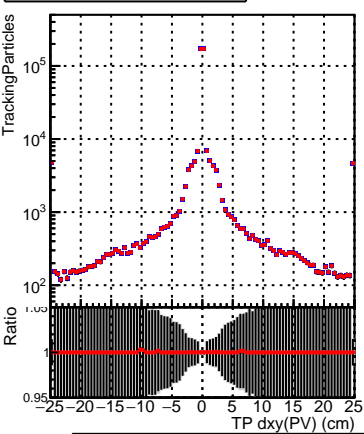

N of simulated tracks vs dxy(PV)**N of associated tracks (simToReco) vs dxy(PV)****N of sim****N of simulated tracks vs dz(PV)****N of associated tracks (simToReco) vs dz(PV)****N of simulated tracks vs dz(PV)****N of associated tracks (simToReco) vs dz(PV)**

—●— SoftQCD_default
- - -■ - - - SoftQCD_ckfPixelLessStep