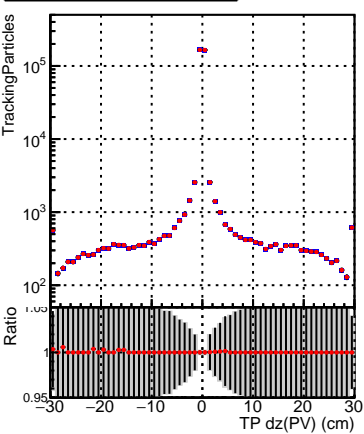

N of simulated tracks vs dxy(PV)**N of associated tracks (simToReco) vs dxy(PV)****N of sim****N of simulated tracks vs dz(PV)****N of associated tracks (simToReco) vs dz(PV)****N of simulated tracks vs dz(PV)****N of associated tracks (simToReco) vs dz(PV)**

—●— SoftQCD_default
- - -■ - - - SoftQCD_ckfPixelLessStep