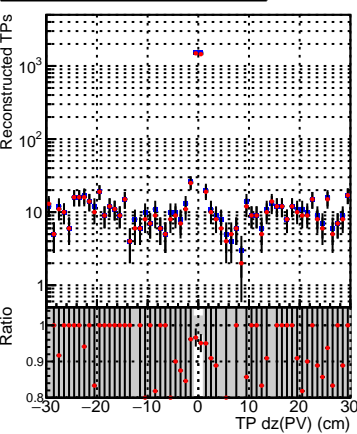

N of simulated tracks vs dxy(PV)**N of associated tracks (simToReco) vs dxy(PV)****N of sim****N of simulated tracks vs dz(PV)****N of associated tracks (simToReco) vs dz(PV)****N of simulated tracks vs dz(PV)****N of associated tracks (simToReco) vs dz(PV)**

—●— SoftQCD_default
- - -■ - - - SoftQCD_ckfPixelLessStep