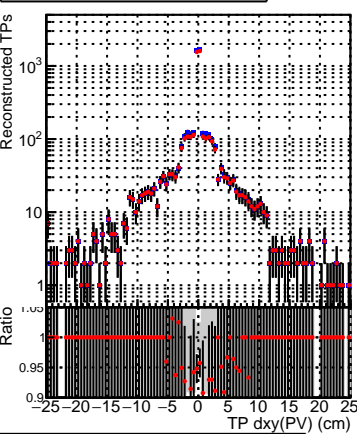

N of simulated tracks vs dxy(PV)**N of associated tracks (simToReco) vs dxy(PV)****N of sim****N of simulated tracks vs dz(PV)****N of associated tracks (simToReco) vs dz(PV)****N of simulated tracks vs dz(PV)****N of associated tracks (simToReco) vs dz(PV)**

—●— SoftQCD_default
- - -■ - - - SoftQCD_ckfPixelLessStep