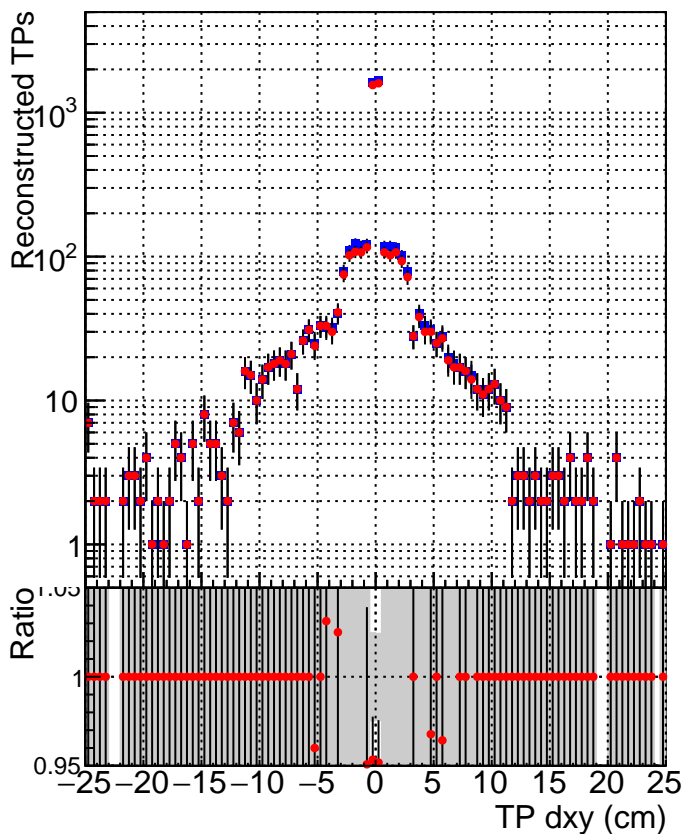

N of simulated tracks vs dxy**N of associated tracks (simToReco) vs dxy****N of simulated track**

— SoftQCD_default
— SoftQCD_ckfPixelLessStep