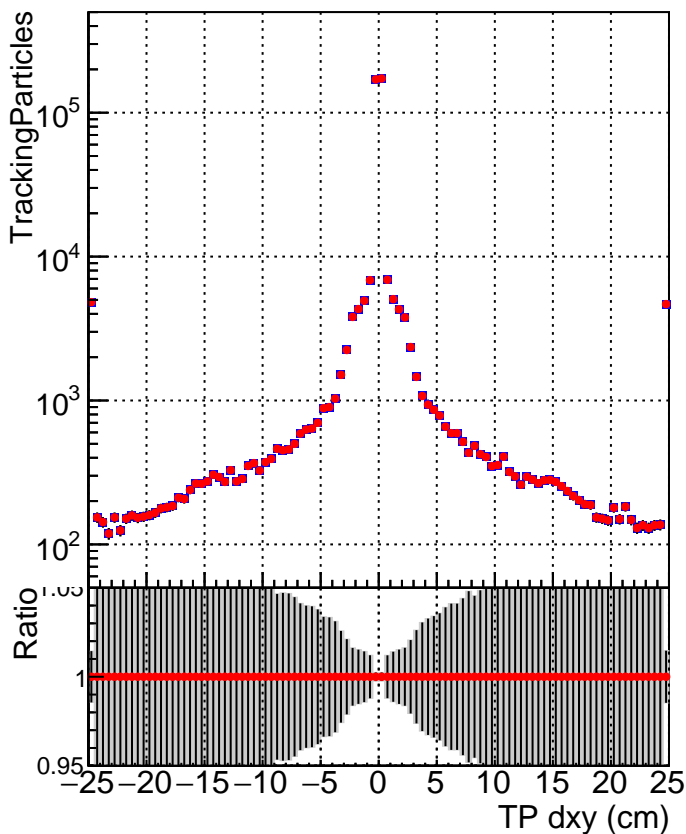

N of simulated tracks vs dxy**N of associated tracks (simToReco) vs dxy****N of simulated track**

— SoftQCD_default
— SoftQCD_ckfPixelLessStep