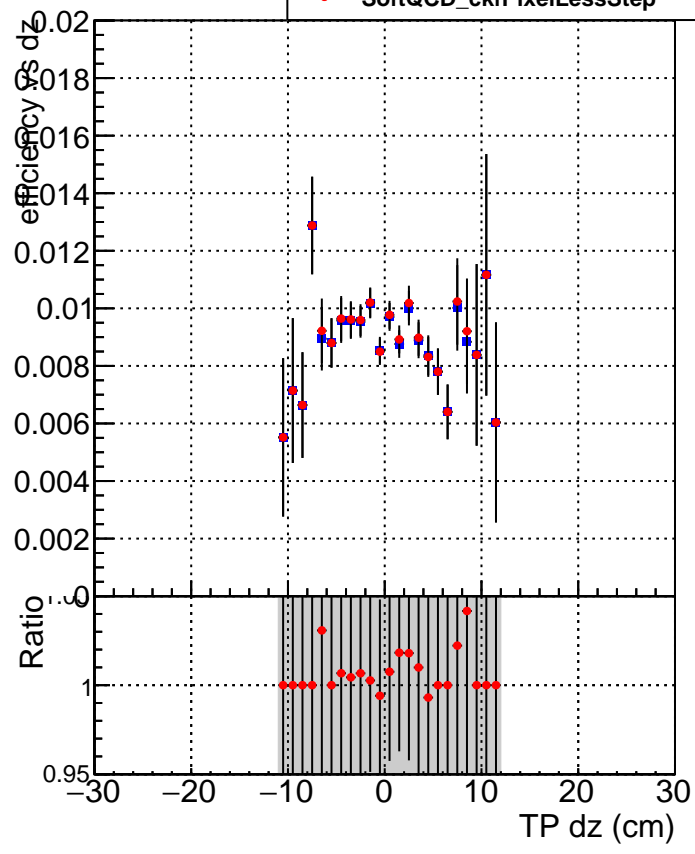

Efficiency vs Dxy

Efficiency vs Dz

Legend for Efficiency vs Dz plot:

- SoftQCD_default (Blue square)
- SoftQCD_ckfPixelLessStep (Red circle)