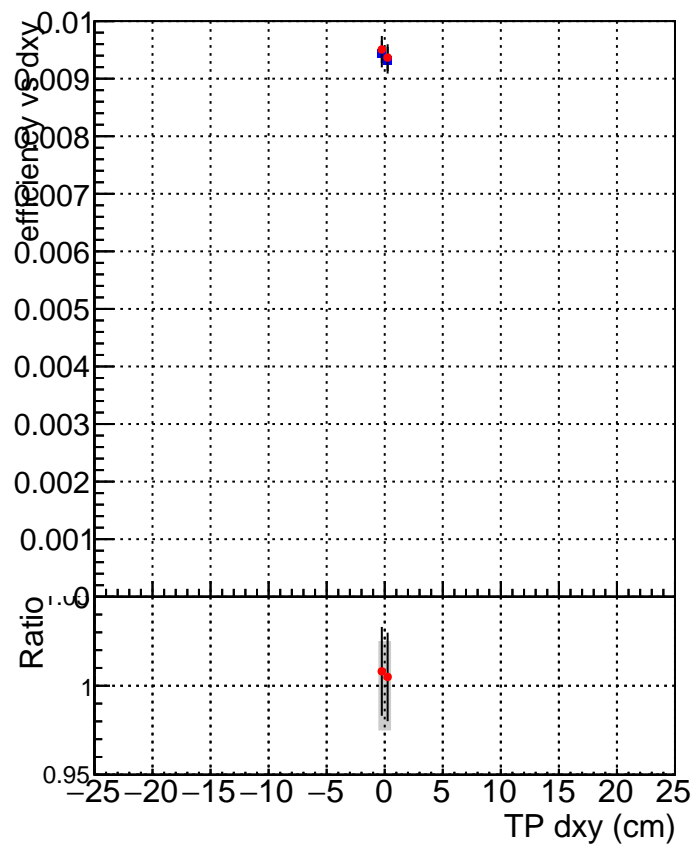

Efficiency vs Dxy

Efficiency vs Dz

Legend for Efficiency vs Dz plot:

- SoftQCD_default (Blue square)
- SoftQCD_ckfPixelLessStep (Red circle)