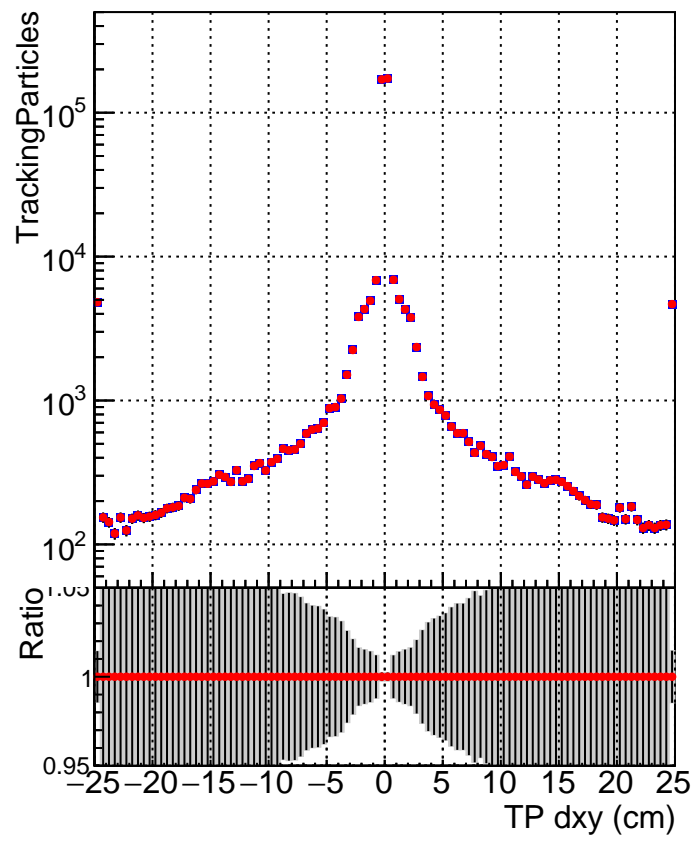

N of simulated tracks vs dxy

N of associated tracks (simToReco) vs dxy

N of simulated track

— SoftQCD_default
— SoftQCD_ckfPixelLessStep