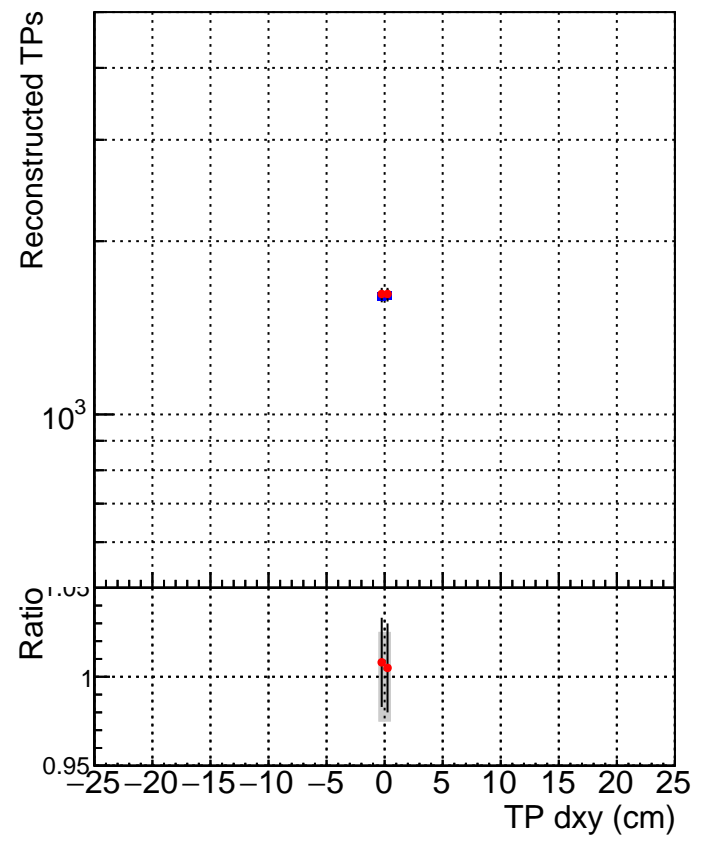

N of simulated tracks vs dxy

N of associated tracks (simToReco) vs dxy

N of simulated track

— SoftQCD_default
— SoftQCD_ckfPixelLessStep