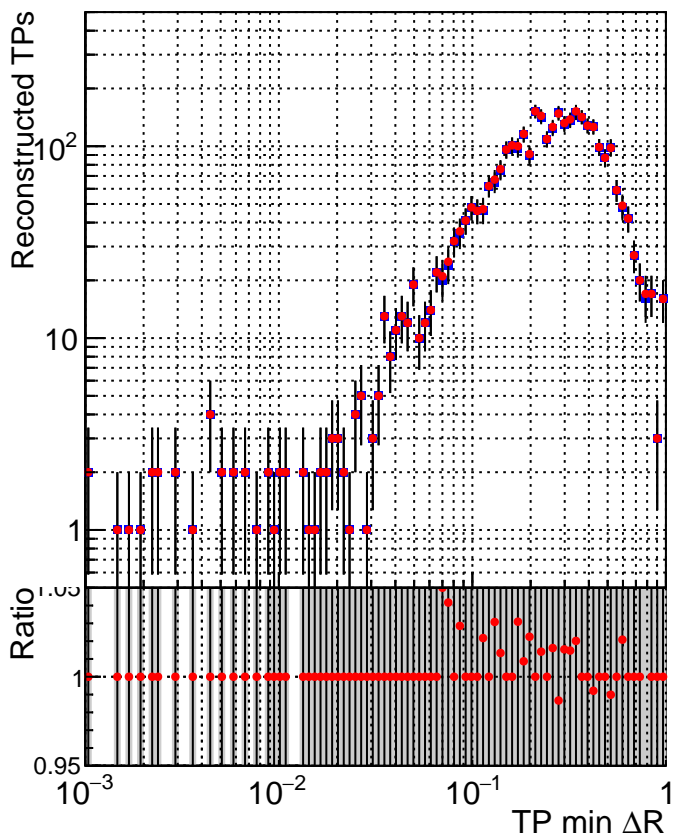

N of simulated tracks vs dR

N of associated tracks (simToReco) vs dR

N of simulated tracks

- SoftQCD_default
- SoftQCD_ckfPixelLessStep