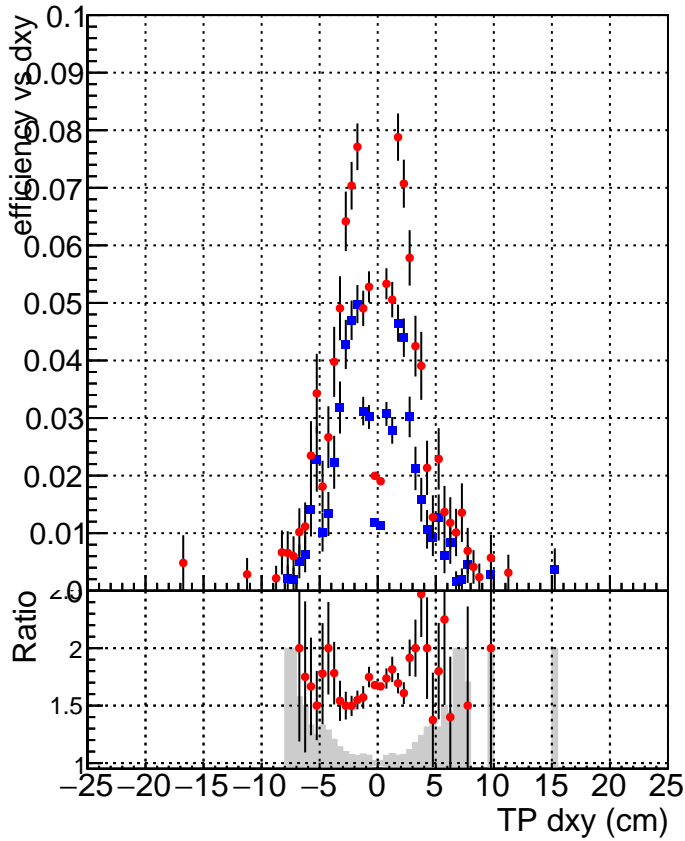

Efficiency vs Dxy

Efficiency vs Dz

- SoftQCD_default
- SoftQCD_ckfPixelLessStep