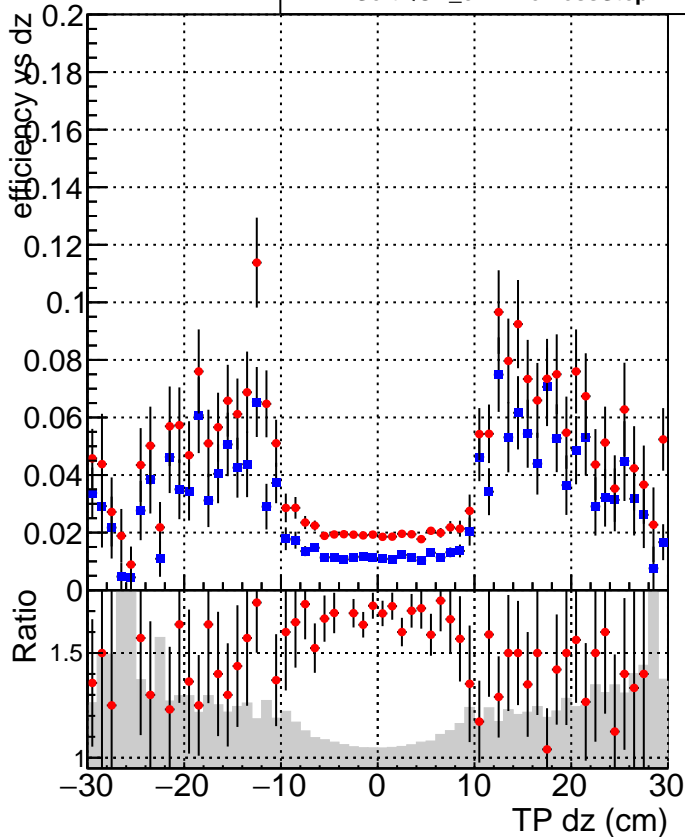

Efficiency vs Dxy

Efficiency vs Dz

- SoftQCD_default
- SoftQCD_ckfPixelLessStep