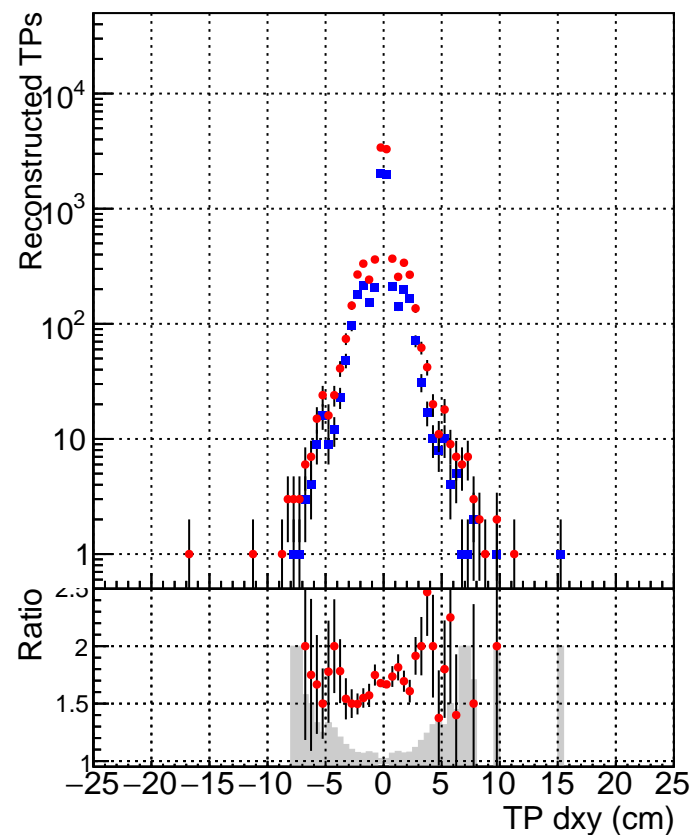

N of simulated tracks vs dxy**N of associated tracks (simToReco) vs dxy****N of simulated track**

■ SoftQCD_default
● SoftQCD_ckfPixelLessStep