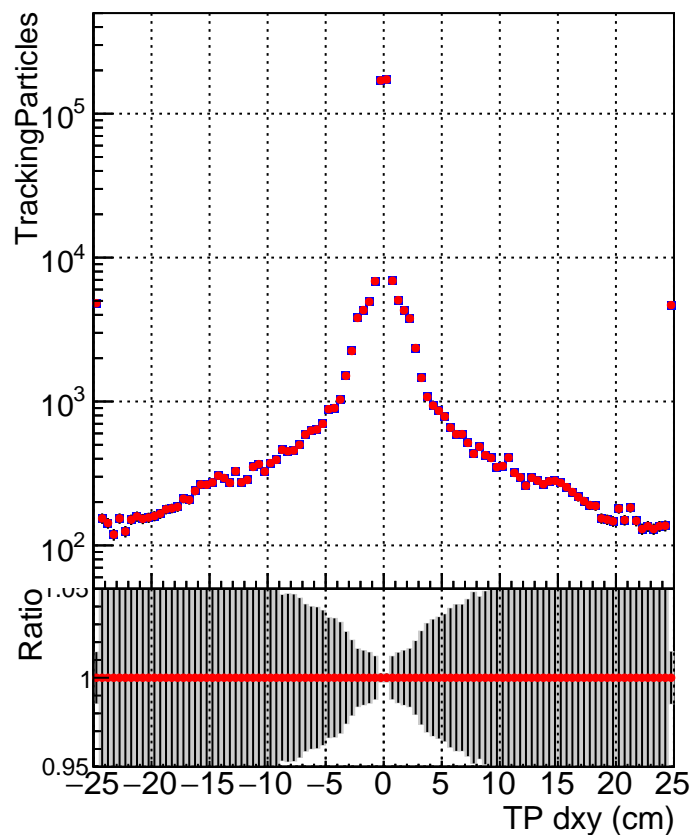

N of simulated tracks vs dxy**N of associated tracks (simToReco) vs dxy****N of simulated track**

■ SoftQCD_default
● SoftQCD_ckfPixelLessStep