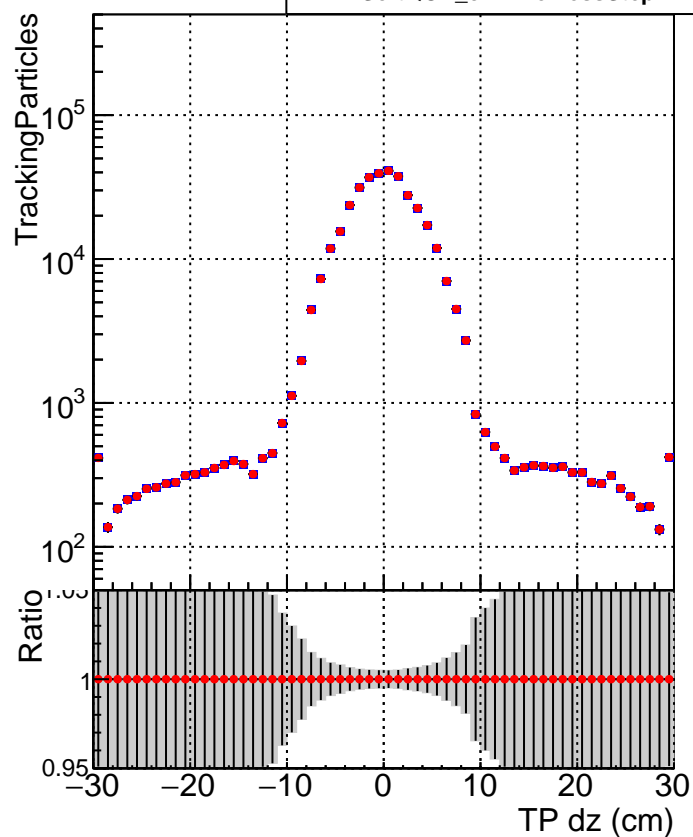

N of simulated tracks vs dxy**N of associated tracks (simToReco) vs dxy****N of simulated track**

■ SoftQCD_default
● SoftQCD_ckfPixelLessStep