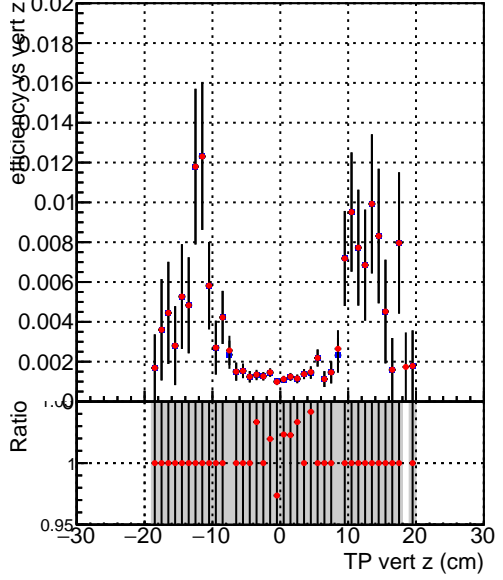

Efficiency vs vertpos

Efficiency vs vertpos

- SoftQCD\_default
- SoftQCD\_ckfPixelLessStep

Efficiency vs. sim PV z