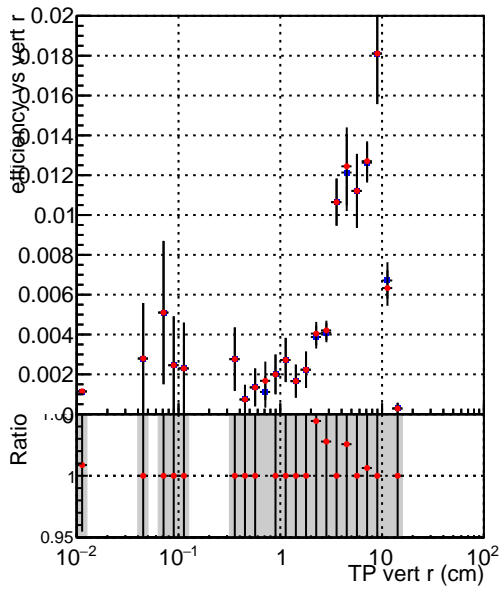

Efficiency vs vertpos

Efficiency vs vertpos

- SoftQCD\_default
- SoftQCD\_ckfPixelLessStep

Efficiency vs. sim PV z