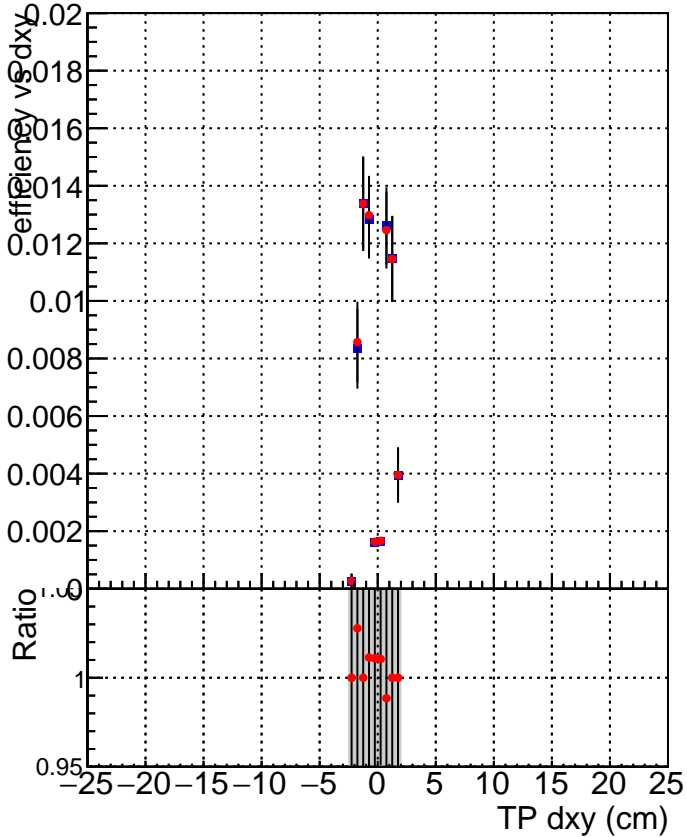

Efficiency vs Dxy

Efficiency vs Dz

- SoftQCD_default
- SoftQCD_ckfPixelLessStep