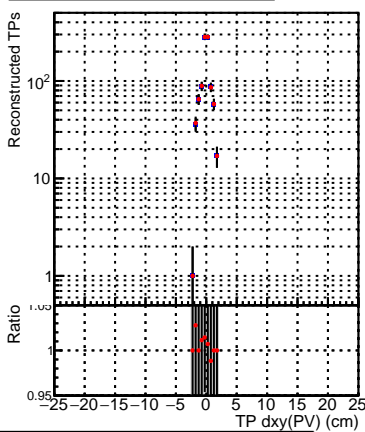

N of simulated tracks vs dxy(PV)**N of associated tracks (simToReco) vs dxy(PV)****N of sim****N of associated tracks (simToReco) vs dxy(PV)****N of simulated tracks vs dz(PV)****N of associated tracks (simToReco) vs dz(PV)****N of simulated tracks vs dz(PV)****N of associated tracks (simToReco) vs dz(PV)**

—●— SoftQCD_default
—■— SoftQCD_ckfPixelLessStep