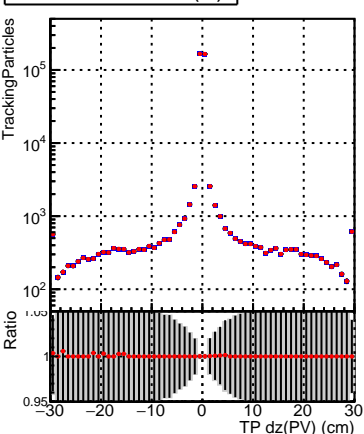

N of simulated tracks vs dxy(PV)**N of associated tracks (simToReco) vs dxy(PV)****N of sim****N of associated tracks (simToReco) vs dxy(PV)****N of simulated tracks vs dz(PV)****N of associated tracks (simToReco) vs dz(PV)****N of simulated tracks vs dz(PV)****N of associated tracks (simToReco) vs dz(PV)**

—●— SoftQCD_default
—■— SoftQCD_ckfPixelLessStep