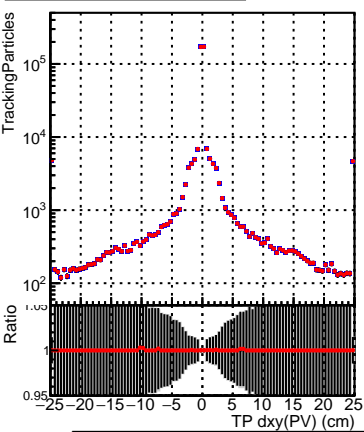

N of simulated tracks vs dxy(PV)**N of associated tracks (simToReco) vs dxy(PV)****N of sim****N of associated tracks (simToReco) vs dxy(PV)****N of simulated tracks vs dz(PV)****N of associated tracks (simToReco) vs dz(PV)****N of simulated tracks vs dz(PV)****N of associated tracks (simToReco) vs dz(PV)**

—●— SoftQCD_default
—■— SoftQCD_ckfPixelLessStep