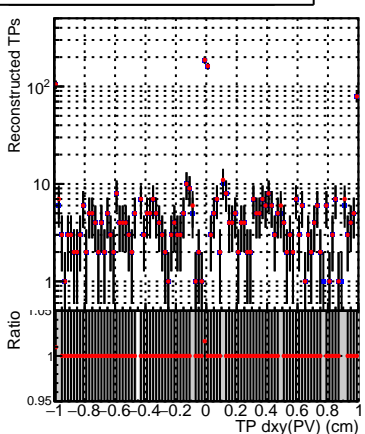

N of simulated tracks vs dxy(PV)**N of associated tracks (simToReco) vs dxy(PV)****N of sim****N of associated tracks (simToReco) vs dxy(PV)****N of simulated tracks vs dz(PV)****N of associated tracks (simToReco) vs dz(PV)****N of simulated tracks vs dz(PV)****N of associated tracks (simToReco) vs dz(PV)**

—●— SoftQCD_default
—■— SoftQCD_ckfPixelLessStep