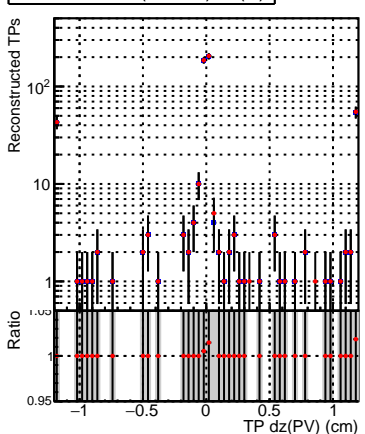

N of simulated tracks vs dxy(PV)**N of associated tracks (simToReco) vs dxy(PV)****N of sim****N of associated tracks (simToReco) vs dxy(PV)****N of simulated tracks vs dz(PV)****N of associated tracks (simToReco) vs dz(PV)****N of simulated tracks vs dz(PV)****N of associated tracks (simToReco) vs dz(PV)**

—●— SoftQCD_default
—■— SoftQCD_ckfPixelLessStep