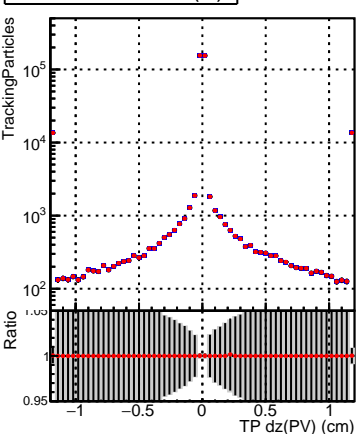

N of simulated tracks vs dxy(PV)**N of associated tracks (simToReco) vs dxy(PV)****N of sim****N of associated tracks (simToReco) vs dxy(PV)****N of simulated tracks vs dz(PV)****N of associated tracks (simToReco) vs dz(PV)****N of simulated tracks vs dz(PV)****N of associated tracks (simToReco) vs dz(PV)**

—●— SoftQCD_default
—■— SoftQCD_ckfPixelLessStep