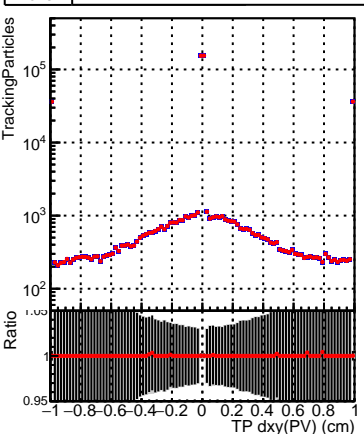

N of simulated tracks vs dxy(PV)**N of associated tracks (simToReco) vs dxy(PV)****N of sim****N of associated tracks (simToReco) vs dxy(PV)****N of simulated tracks vs dz(PV)****N of associated tracks (simToReco) vs dz(PV)****N of simulated tracks vs dz(PV)****N of associated tracks (simToReco) vs dz(PV)**

—●— SoftQCD_default
—■— SoftQCD_ckfPixelLessStep