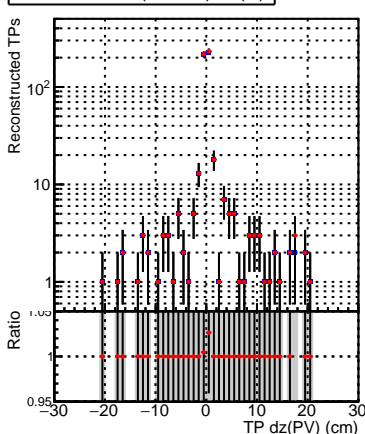

N of simulated tracks vs dxy(PV)**N of associated tracks (simToReco) vs dxy(PV)****N of sim****N of associated tracks (simToReco) vs dxy(PV)****N of simulated tracks vs dz(PV)****N of associated tracks (simToReco) vs dz(PV)****N of simulated tracks vs dz(PV)****N of associated tracks (simToReco) vs dz(PV)**

—●— SoftQCD_default
—■— SoftQCD_ckfPixelLessStep