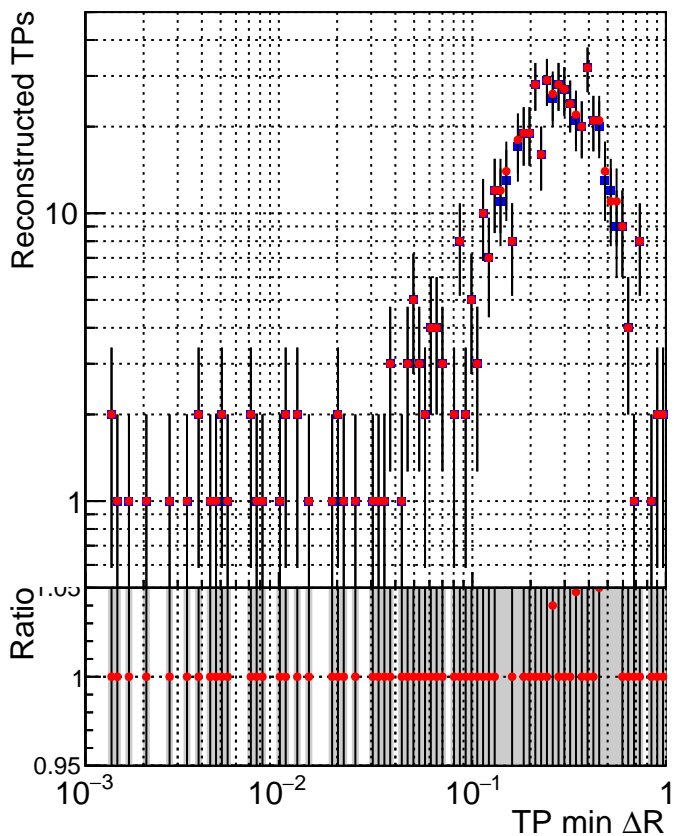

N of simulated tracks vs dR

N of associated tracks (simToReco) vs dR

N of simulated tracks

■ SoftQCD\_default  
● SoftQCD\_ckfPixelLessStep