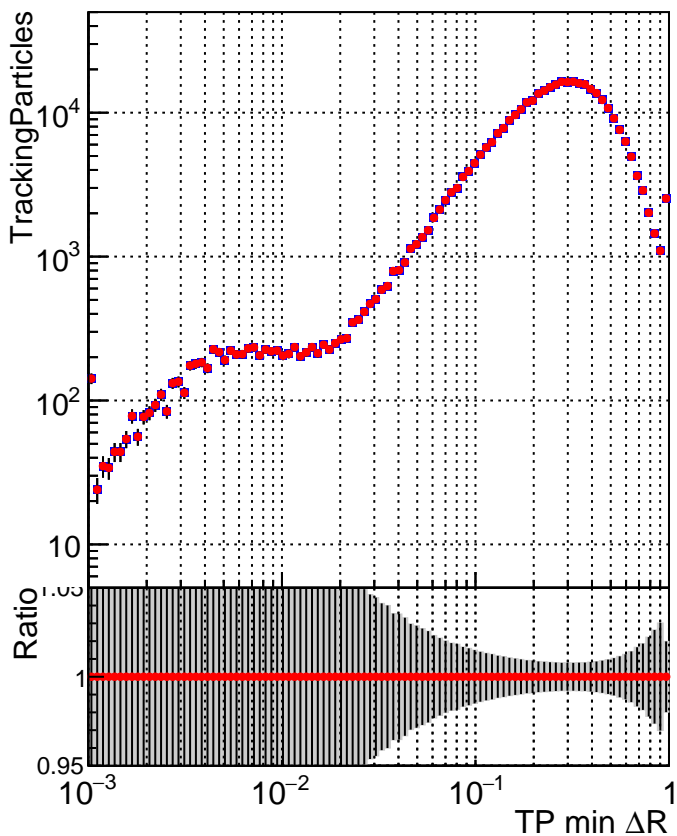

N of simulated tracks vs dR

N of associated tracks (simToReco) vs dR

N of simulated tracks

■ SoftQCD\_default  
● SoftQCD\_ckfPixelLessStep