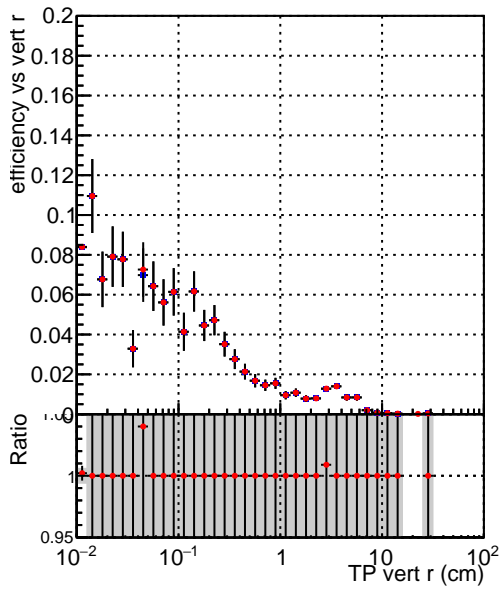

Efficiency vs vertpos

Efficiency vs TP vert z (cm) plot. Legend: SoftQCD_default (blue squares), SoftQCD_ckfPixelLessStep (red circles).

Efficiency vs. sim PV z