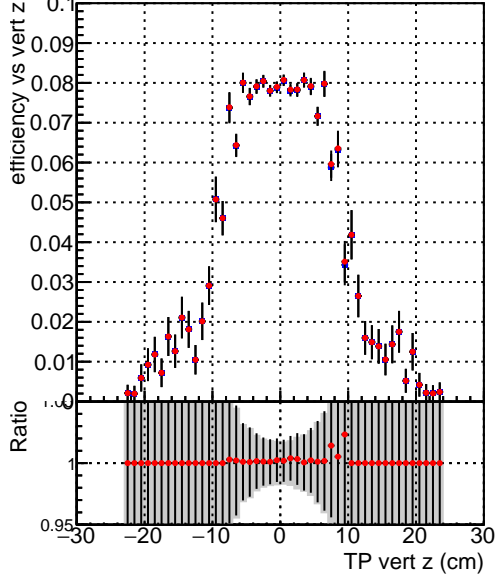

Efficiency vs vertpos

Efficiency vs TP vert z (cm) plot. Legend: SoftQCD_default (blue squares), SoftQCD_ckfPixelLessStep (red circles).

Efficiency vs. sim PV z