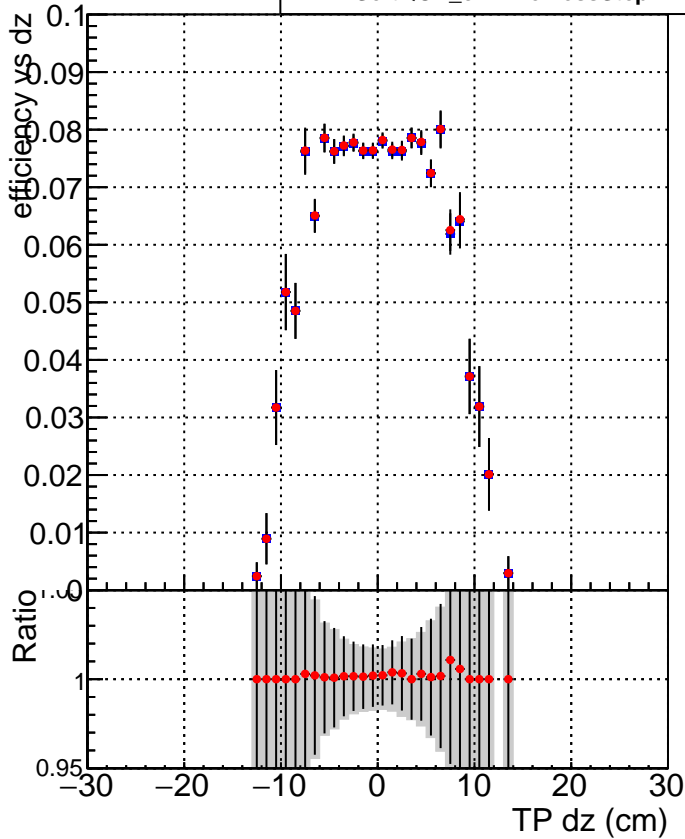

Efficiency vs Dxy

Efficiency vs Dz

—■— SoftQCD_default
—●— SoftQCD_ckfPixelLessStep