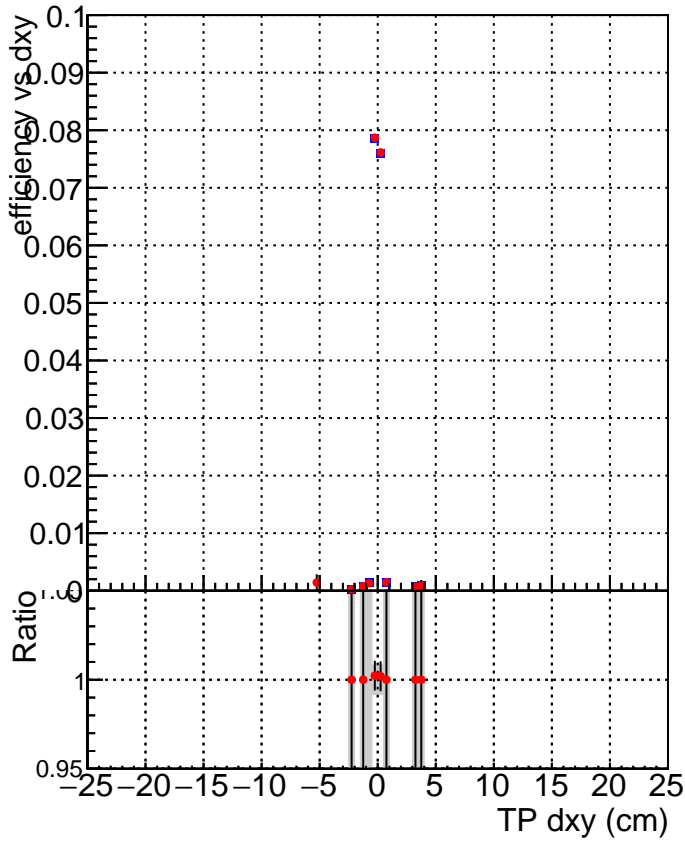

Efficiency vs Dxy

Efficiency vs Dz

—■— SoftQCD_default
—●— SoftQCD_ckfPixelLessStep