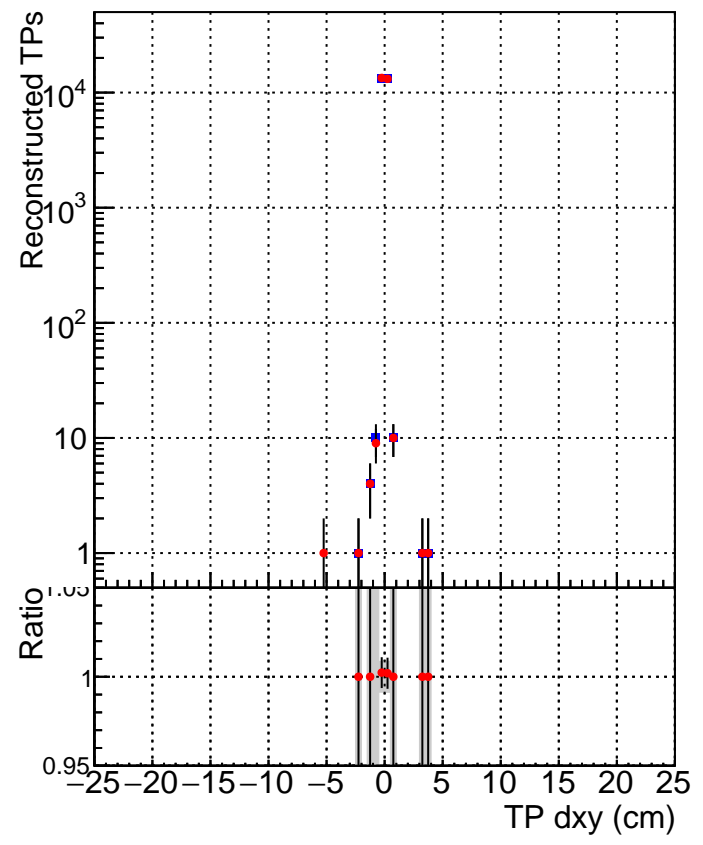

N of simulated tracks vs dxy

N of associated tracks (simToReco) vs dxy

N of simulated track

- SoftQCD_default
- SoftQCD_ckfPixelLessStep