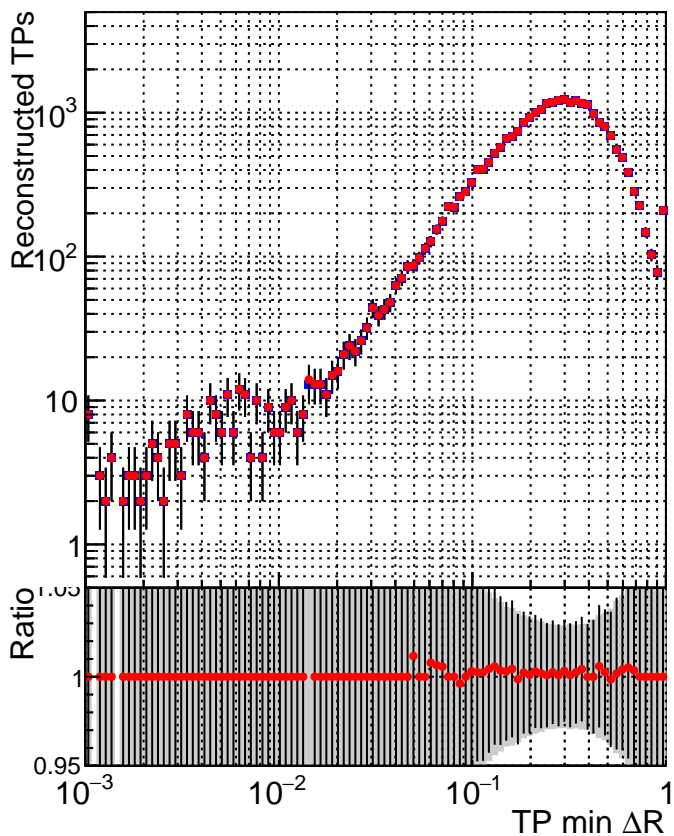

N of simulated tracks vs dR

N of associated tracks (simToReco) vs dR

N of simulated tracks

■ SoftQCD_default
■ SoftQCD_ckfPixelLessStep