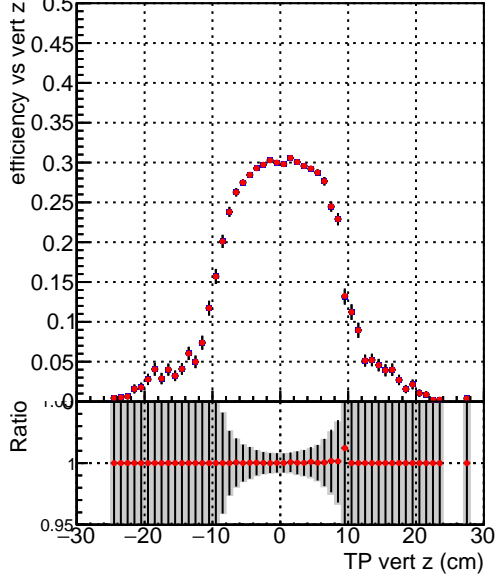

Efficiency vs vertpos

Efficiency vs TP vert z (cm) for SoftQCD_default and SoftQCD_ckfPixelLessStep

Efficiency vs. sim PV z