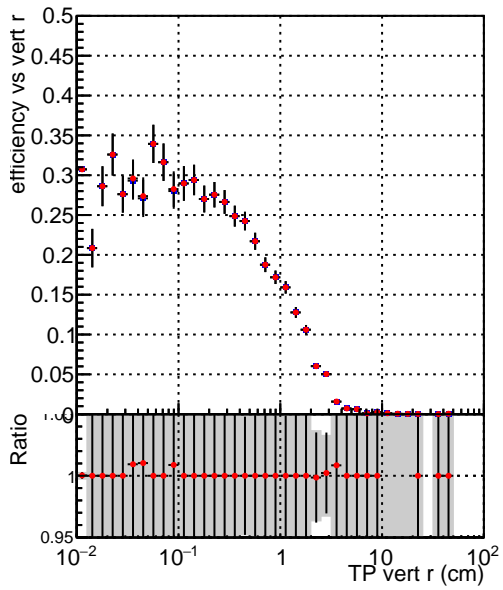

Efficiency vs vertpos

Efficiency vs TP vert z (cm) for SoftQCD_default and SoftQCD_ckfPixelLessStep

Efficiency vs. sim PV z