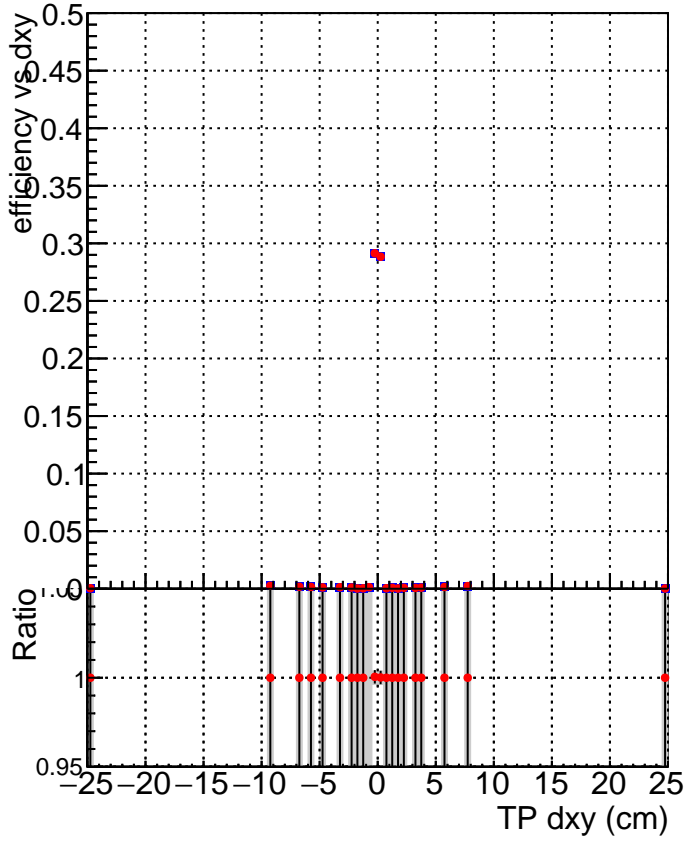

Efficiency vs Dxy

Efficiency vs Dz

—■— SoftQCD_default
—●— SoftQCD_ckfPixelLessStep