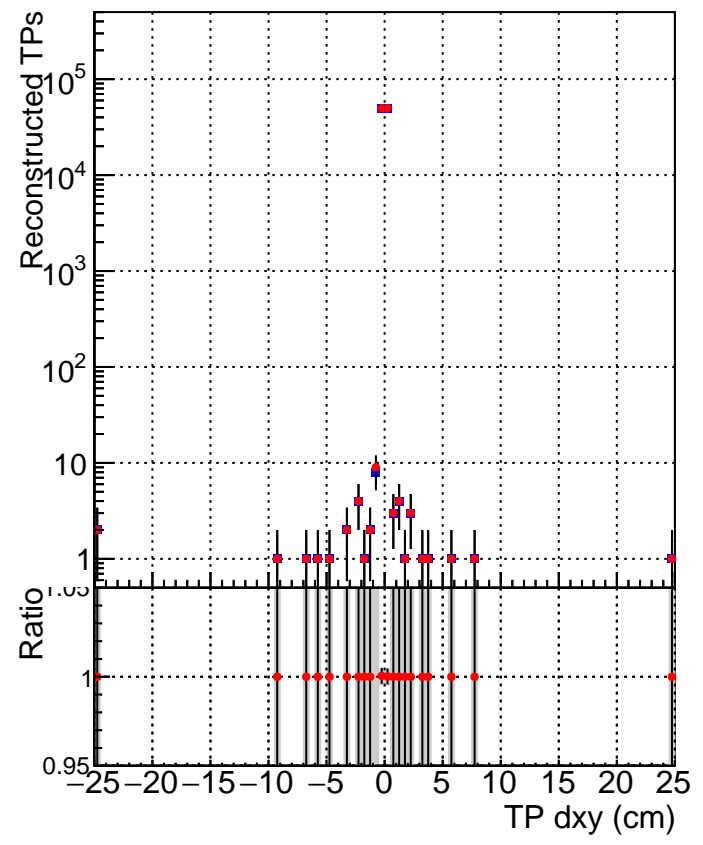

N of simulated tracks vs dxy

N of associated tracks (simToReco) vs dxy

N of simulated track

- SoftQCD_default
- SoftQCD_ckfPixelLessStep