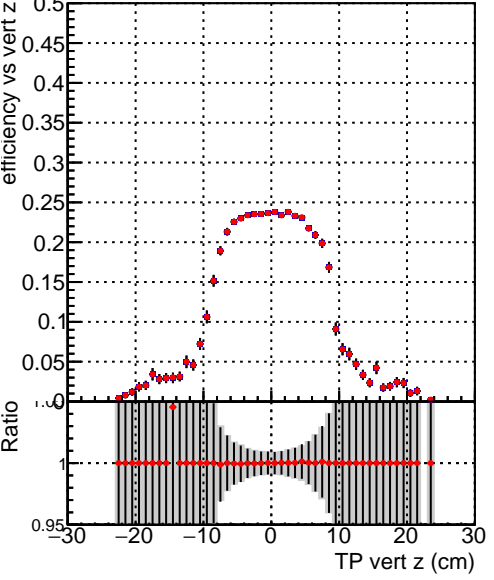

Efficiency vs vertpos

Efficiency vs vertpos

- SoftQCD_default
- SoftQCD_ckfPixelLessStep

Efficiency vs. sim PV z