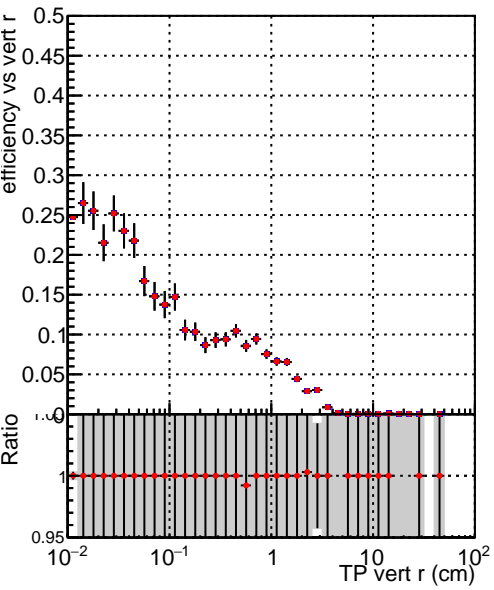

Efficiency vs vertpos

Efficiency vs vertpos

- SoftQCD_default
- SoftQCD_ckfPixelLessStep

Efficiency vs. sim PV z