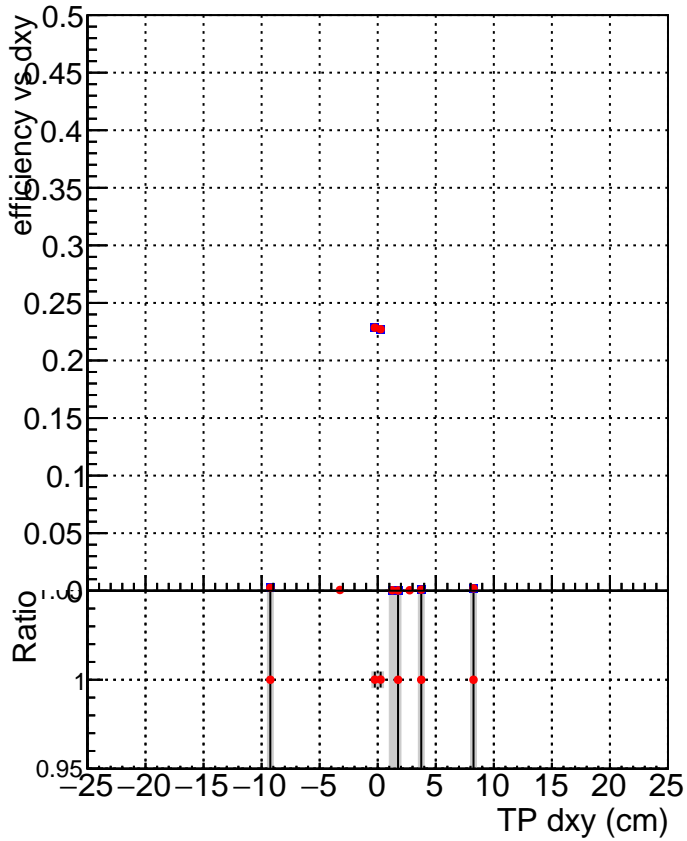

Efficiency vs Dxy

Efficiency vs Dz

—■— SoftQCD_default
—●— SoftQCD_ckfPixelLessStep