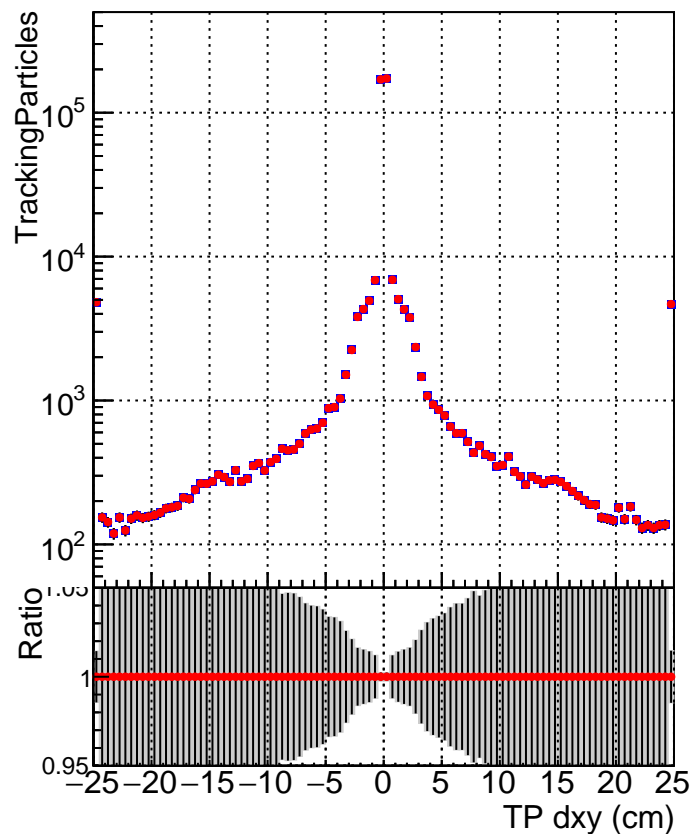

N of simulated tracks vs dxy**N of associated tracks (simToReco) vs dxy****N of simulated track**

■ SoftQCD_default
■ SoftQCD_ckfPixelLessStep