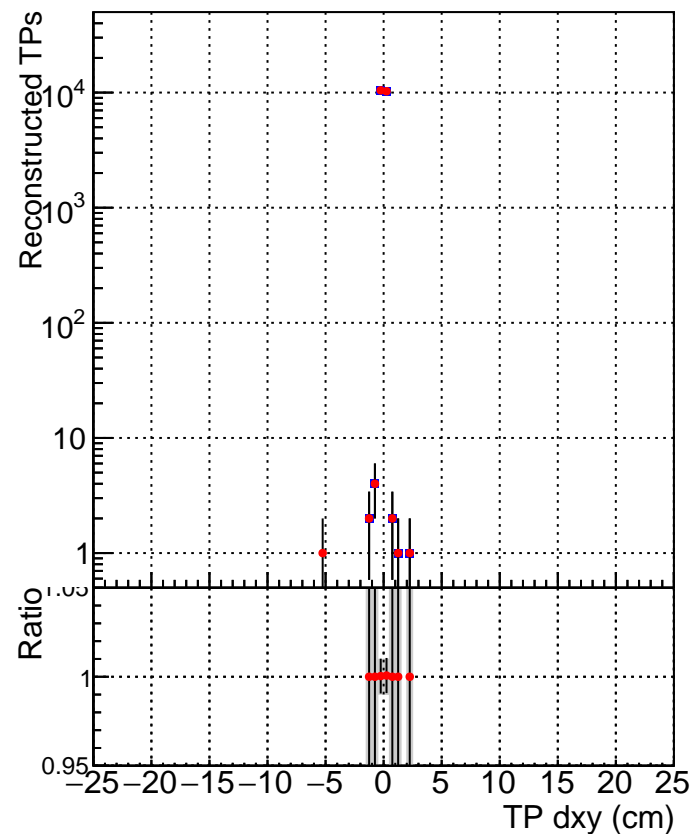

N of simulated tracks vs dxy**N of associated tracks (simToReco) vs dxy****N of simulated track**

■ SoftQCD_default
■ SoftQCD_ckfPixelLessStep