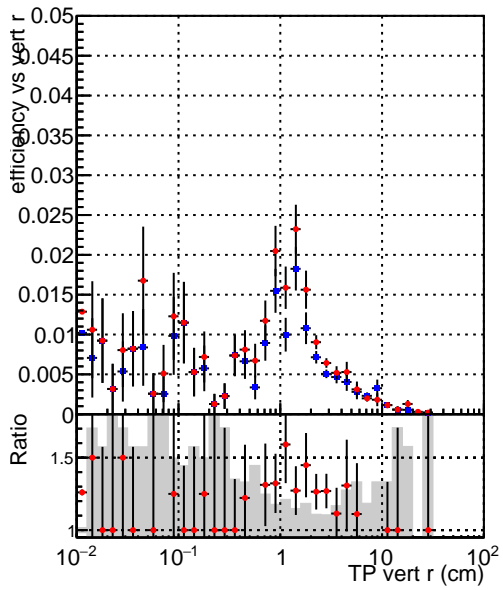

Efficiency vs vertpos

Legend for the plots:

- SoftQCD_default (blue diamond)
- SoftQCD_ckfPixelLessStep (red diamond)

Efficiency vs vert z

Efficiency vs. sim PV z