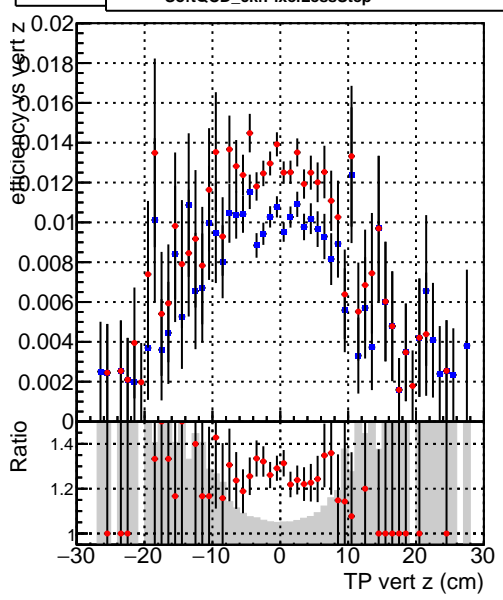

Efficiency vs vertpos

Legend for the plots:

- SoftQCD_default (blue diamond)
- SoftQCD_ckfPixelLessStep (red diamond)

Efficiency vs vert z

Efficiency vs. sim PV z