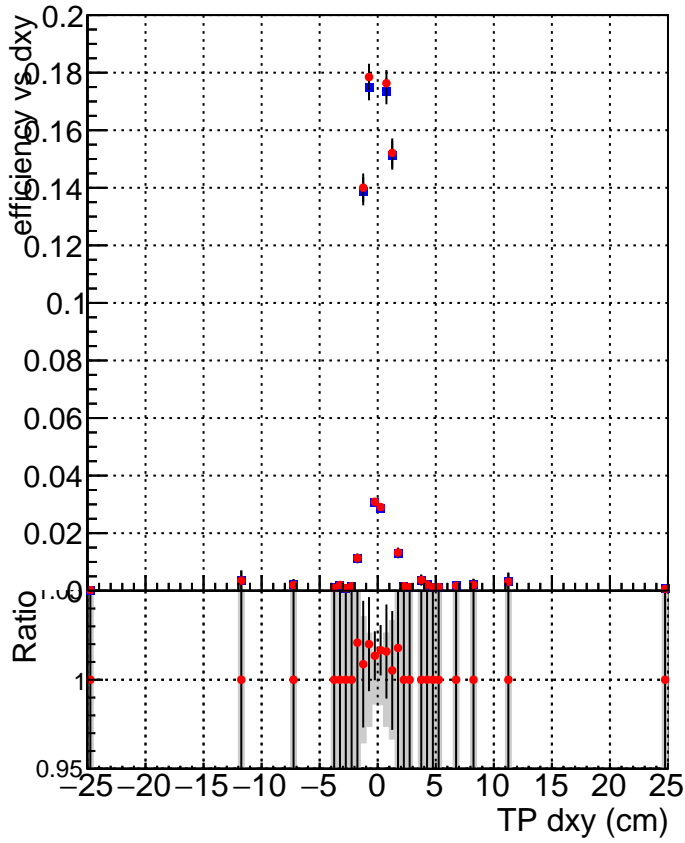

Efficiency vs Dxy

Efficiency vs Dz

—■— SoftQCD_default
—●— SoftQCD_ckfPixelLessStep