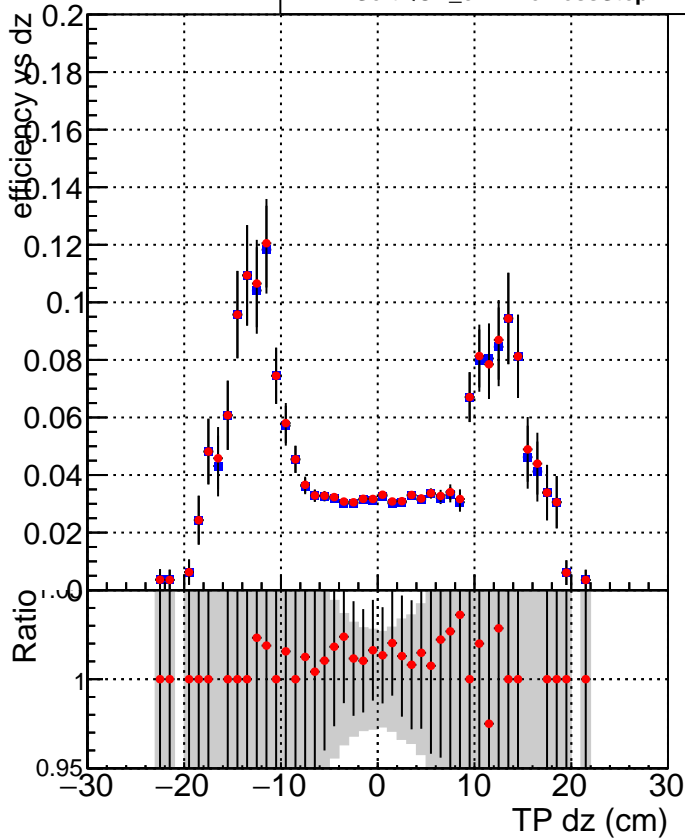

Efficiency vs Dxy

Efficiency vs Dz

—■— SoftQCD_default
—●— SoftQCD_ckfPixelLessStep