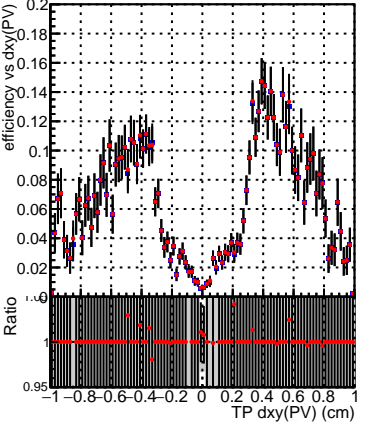

Efficiency vs Dxy(PV)

Efficiency vs Dxy(PV) plot showing efficiency vs dxy(PV) and Ratio vs TP dxy(PV) (cm). Legend: SoftQCD_default (black square), SoftQCD_ckfPixelLessStep (red circle).

Efficiency vs Dz(PV)

Efficiency vs Dz(PV)