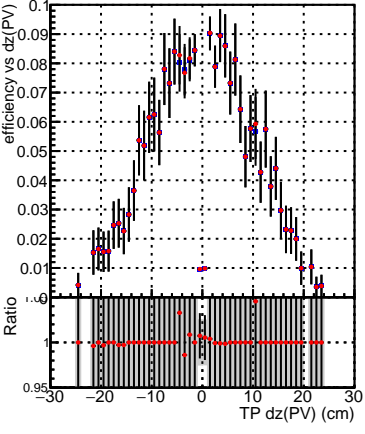

Efficiency vs Dxy(PV)

Efficiency vs Dxy(PV) plot showing efficiency vs dxy(PV) and Ratio vs TP dxy(PV) (cm). Legend: SoftQCD_default (black square), SoftQCD_ckfPixelLessStep (red circle).

Efficiency vs Dz(PV)

Efficiency vs Dz(PV)