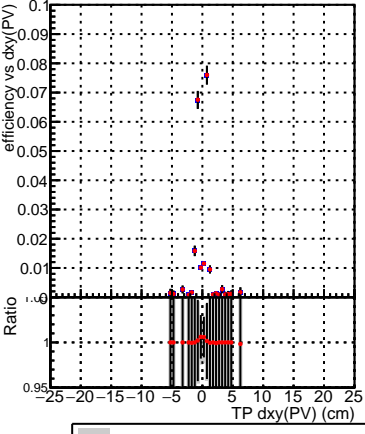

Efficiency vs Dxy(PV)

Efficiency vs Dxy(PV) plot showing efficiency vs dxy(PV) and Ratio vs TP dxy(PV) (cm). Legend: SoftQCD_default (black square), SoftQCD_ckfPixelLessStep (red circle).

Efficiency vs Dz(PV)

Efficiency vs Dz(PV)