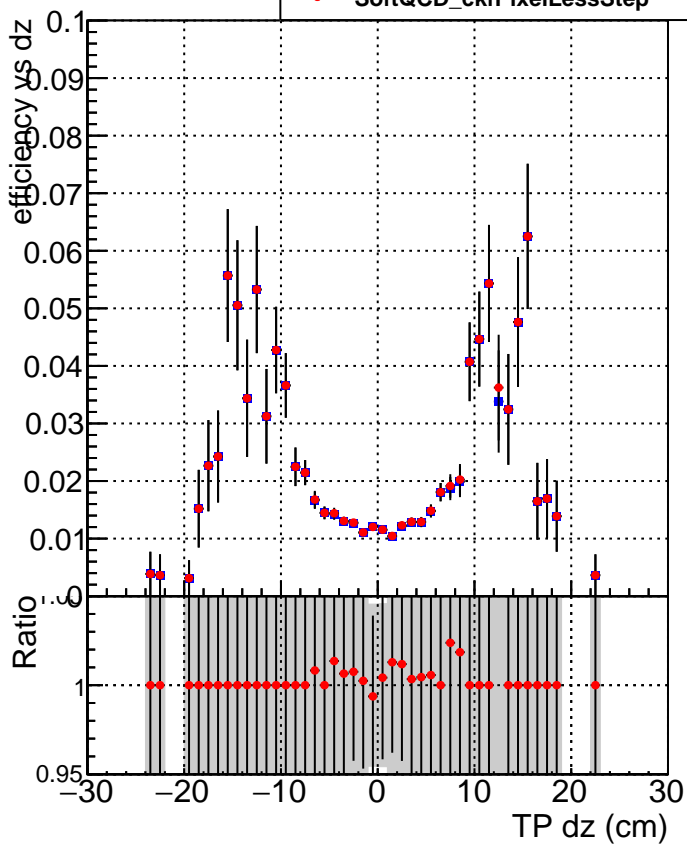

Efficiency vs Dxy

Efficiency vs Dz

—■— SoftQCD_default
—●— SoftQCD_ckfPixelLessStep