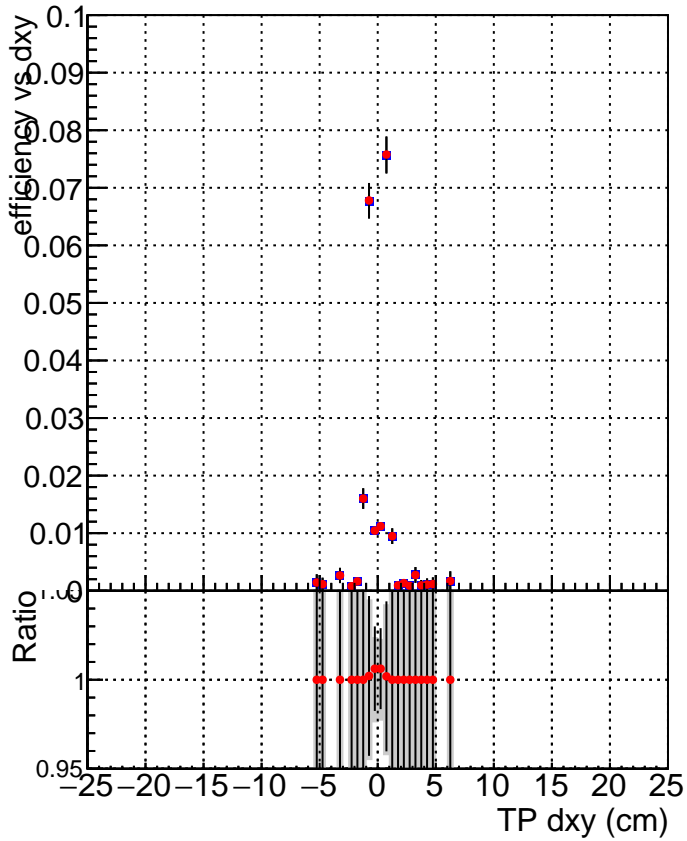

Efficiency vs Dxy

Efficiency vs Dz

—■— SoftQCD_default
—●— SoftQCD_ckfPixelLessStep