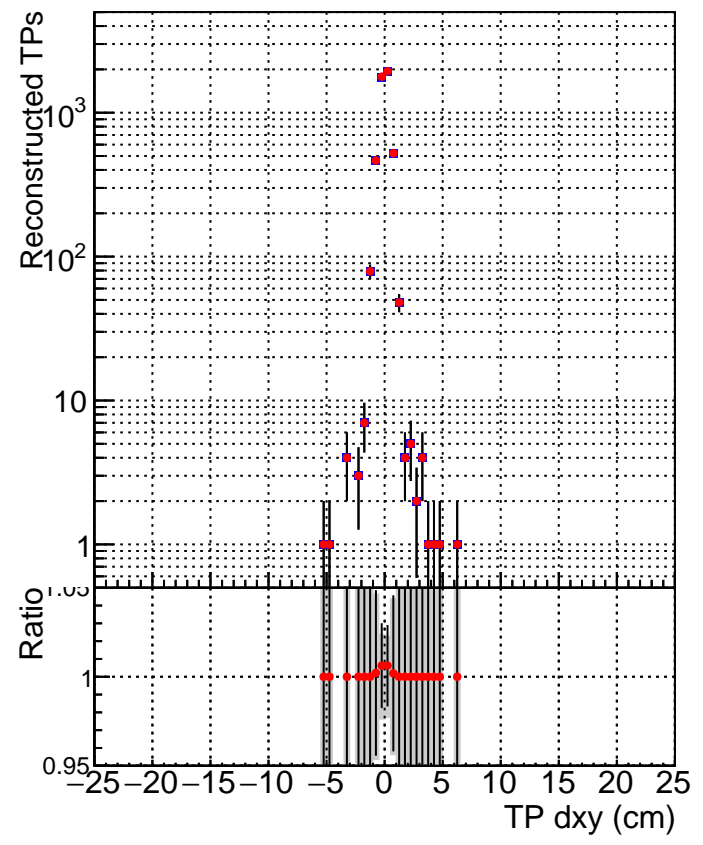

N of simulated tracks vs dxy

N of associated tracks (simToReco) vs dxy

N of simulated track

— SoftQCD_default
— SoftQCD_ckfPixelLessStep