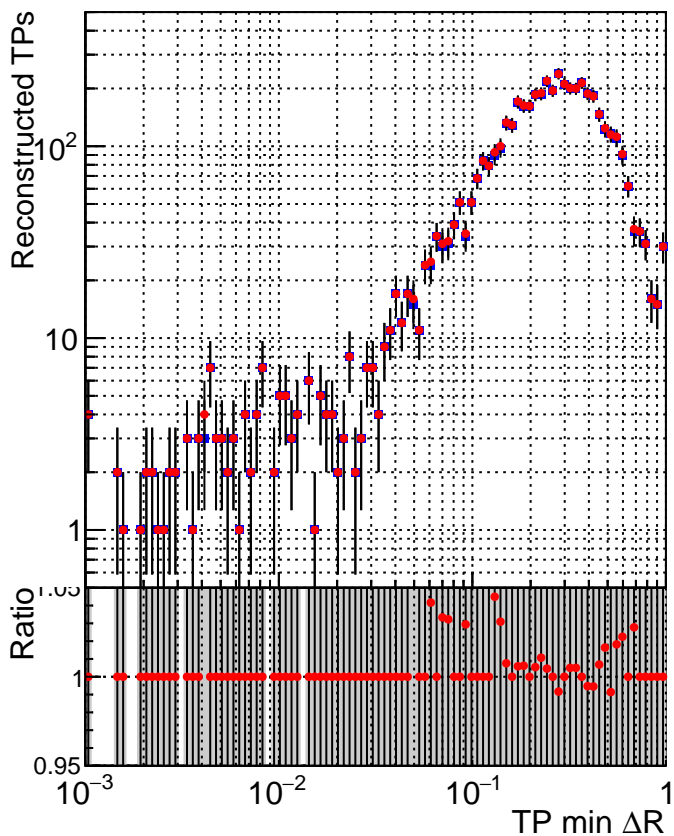

N of simulated tracks vs dR

N of associated tracks (simToReco) vs dR

N of simulated tracks

■ SoftQCD\_default  
■ SoftQCD\_ckfPixelLessStep